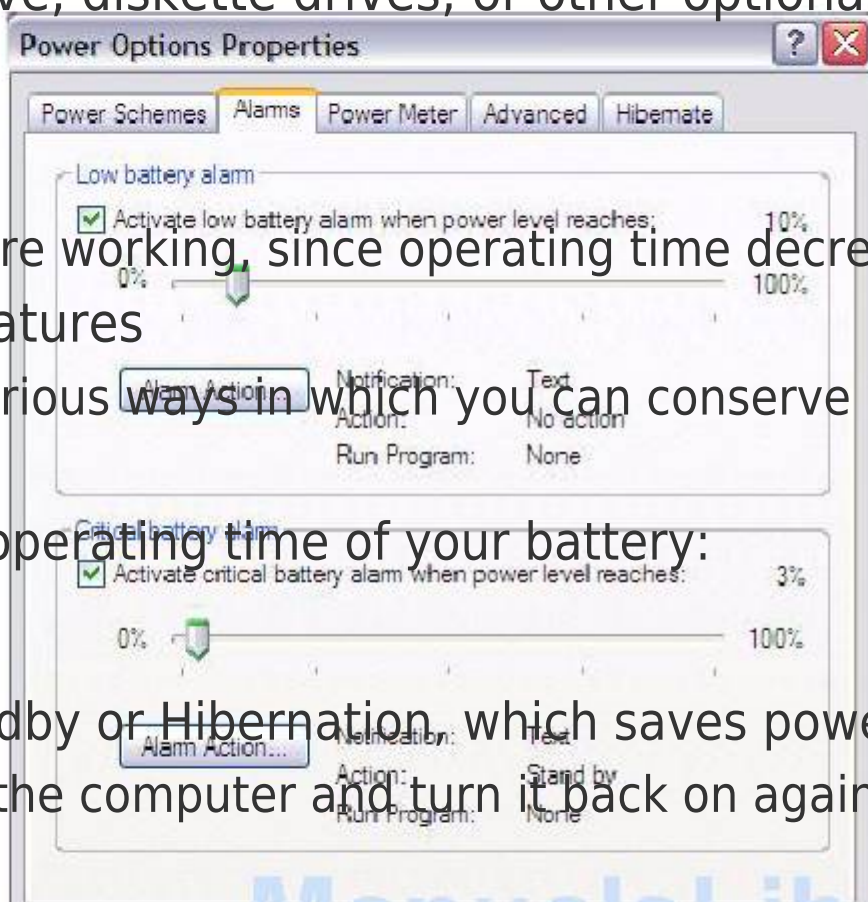

using the computer depends on a number of factors, such as:

How the computer is configured

How much you use the hard disk, DVD-ROM or multi-function drive, diskette drives, or other optional devices

Where you are working, since operating time decreases at low temperatures

There are various ways in which you can conserve power and

extend the operating time of your battery:

Enable Standby or Hibernation, which saves power when you turn off the computer and turn it back on again

Use the power schemes in the Power Options Properties

Mobile Computing

Monitoring main battery power

111