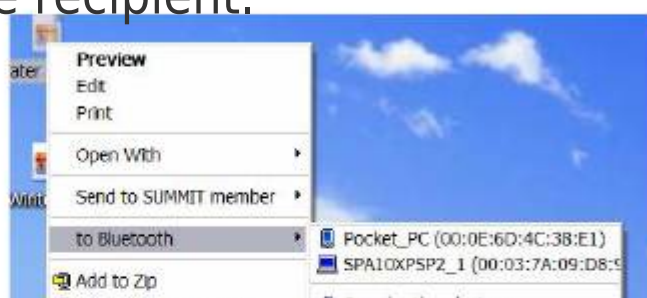

## Bookmarks

**Using ConfigFree™ with your Toshiba Computer**  
*(Sample Illustration) Selecting Send to Bluetooth Devices option*

**2**

Choose a file recipient.

**3**

Click Send.

**NOTE**