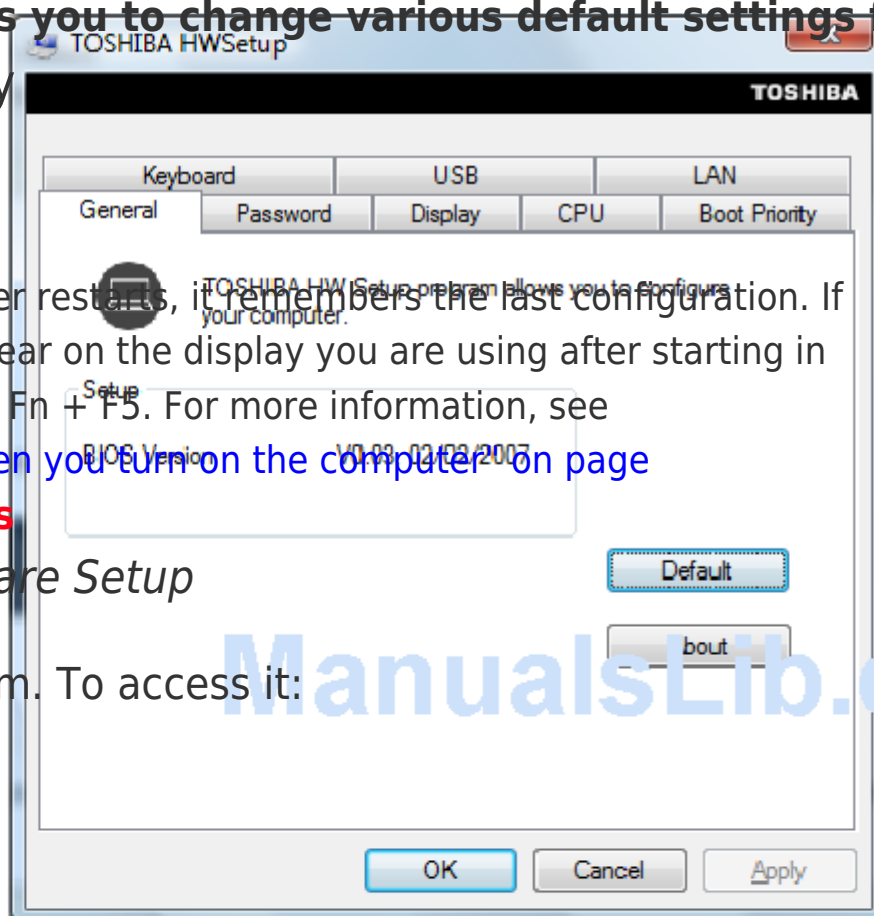

The Toshiba Hardware Setup screen appears.

(Sample Image) Toshiba Hardware Setup screen - General tab options

The Toshiba Hardware Setup screen has the following tabs:

General—Allows you to view the current BIOS version or change certain settings back to their default values

Password—Allows you to set a user password

Display—Allows you to change various default settings for the built-in display

NOTE

TOSHIBA

When the computer restarts, it remembers the last configuration. If data does not appear on the display you are using after starting in Sleep Mode, press Fn + F5. For more information, see [display output when you turn on the computer](#) on page

Toshiba Utilities

Toshiba Hardware Setup

®
operating system. To access it:
Assist.

153

"Directing the
72.