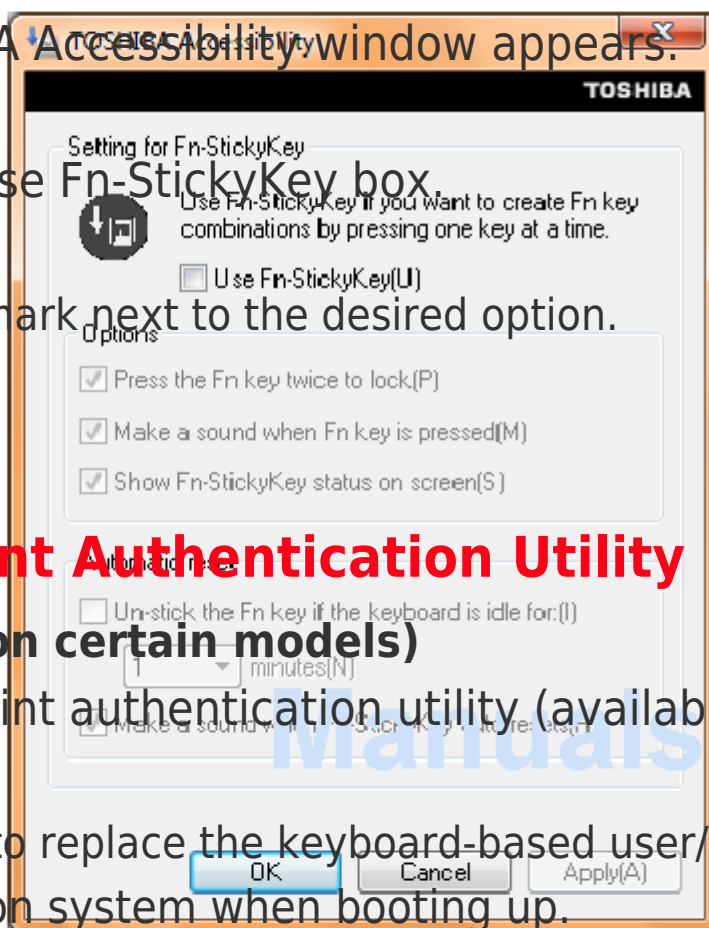

Accessibility, or click the Accessibility icon in the Optimize

tab of

The TOSHIBA Accessibility window appears.

2

Check the Use Fn-StickyKey box.

3

Put a check mark next to the desired option.

4

Click OK.

Fingerprint Authentication Utility

(Available on certain models)

The fingerprint authentication utility (available on certain models)

can be used to replace the keyboard-based user/BIOS password authentication system when booting up.

The fingerprint authentication utility can also be used for user logon. The user's fingerprint is read; if the system recognizes the fingerprint, the user is automatically logged on.

TOSHIBA

Assist

Fn
key a sticky key, meaning you can
Fn
key to