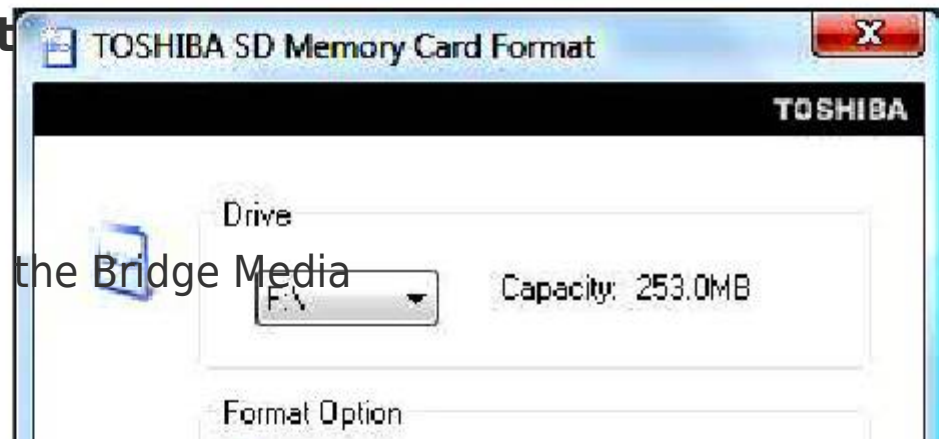

## Memory Card Format Utility

Quick Format

Full Format

Utilities

™

cards used with the Bridge Media

147

[Table of Contents](#)