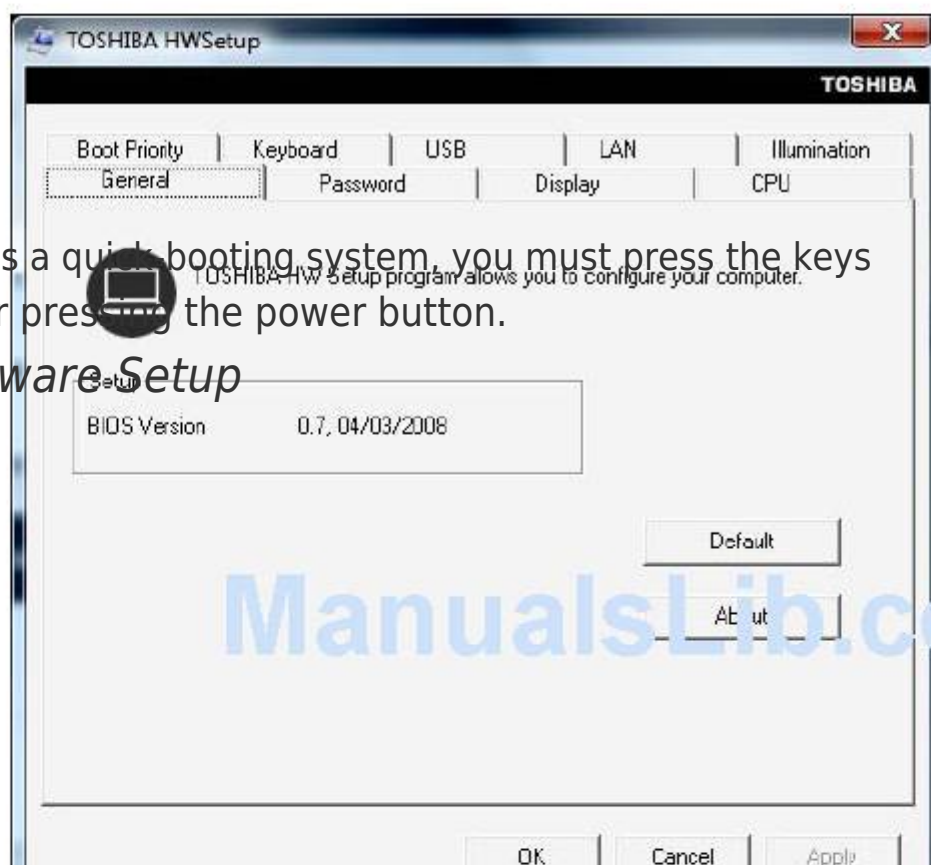

(Sample Image) TOSHIBA Hardware Setup screen - General tab options

The TOSHIBA Hardware Setup screen may have the following tabs:

Boot Priority—Allows you to change the sequence in which your computer searches the drives for the operating system

You can also manually choose the Boot Priority by pressing the power button to power on the computer, then quickly pressing the

Select the boot device by pressing the arrow keys, then pressing the

NOTE

key.

F12

Enter

key.

Since the system is a quick booting system, you must press the keys immediately after pressing the power button.

TOSHIBA Hardware Setup

TOSHIBA

Assist.

149

Utilities

®

operating

[Table of Contents](#)