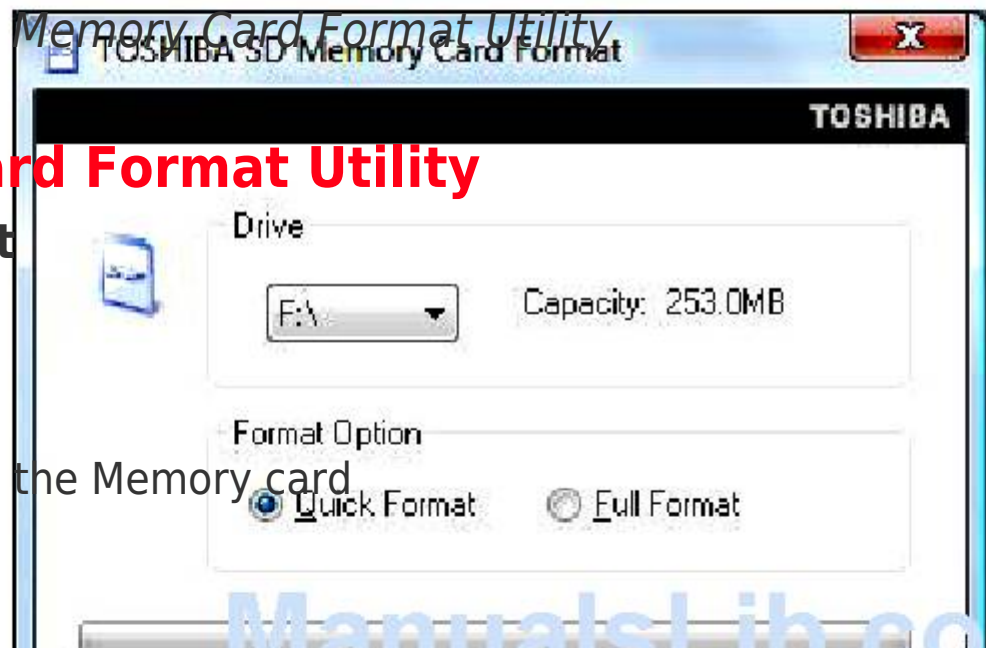

2

Select the drive corresponding to the SD memory card.

3

Select the formatting option:

4

Click Start to begin formatting. The formatting progress is displayed in the horizontal bar in the window.

5

When formatting is completed, click Close to exit the utility.

TOSHIBA SD™

Memory Card Format Utility

Quick Format

Full Format

Utilities

™

cards used with the Memory card

135

[Table of Contents](#)