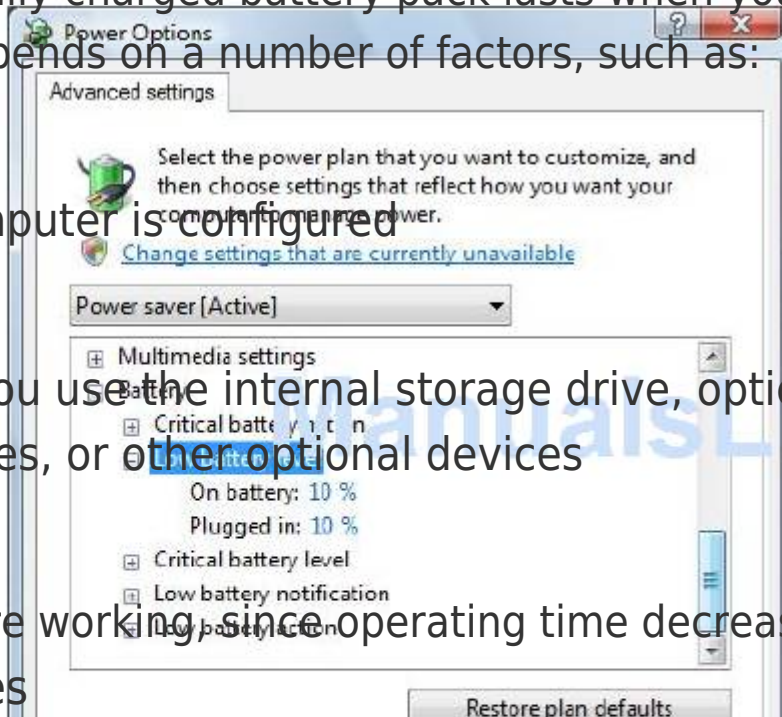

2

Click Change plan settings under the power plan to be customized.

The Edit Plan Settings window appears.

3

Click Change advanced power settings.

The Advanced settings tab of the Power Options window appears.

(Sample Image) Advanced settings tab of Power Options screen

4

Click Battery to display the battery options.

5

Configure the alarm settings to suit your needs.

Conserving battery power

How long a fully charged battery pack lasts when you are using the computer depends on a number of factors, such as:

How the computer is configured

How much you use the internal storage drive, optical drive, diskette drives, or other optional devices

Where you are working, since operating time decreases at low temperatures