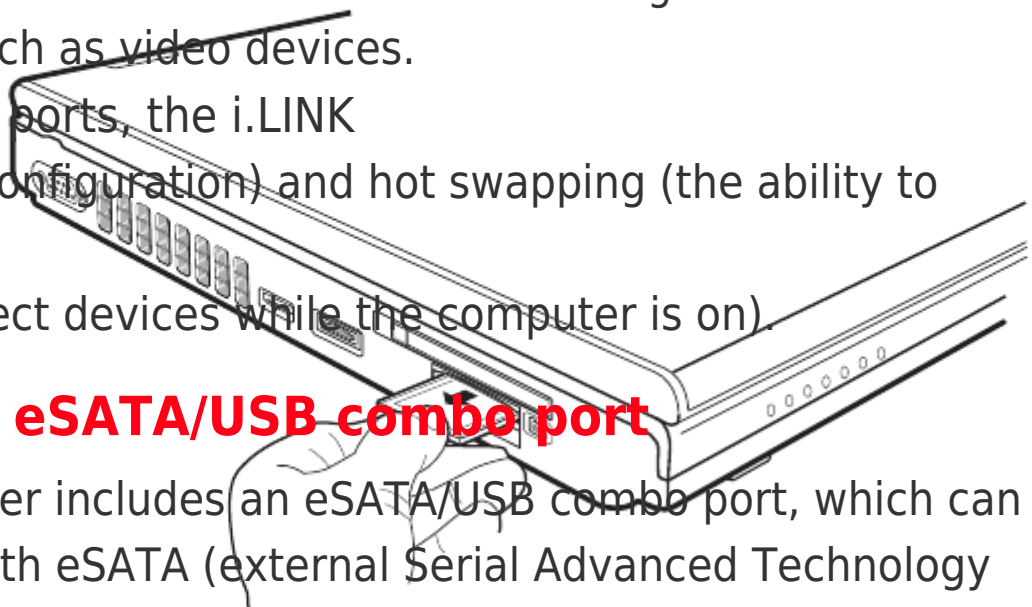

Grasp the card and pull it straight out.

(Sample Illustration) Removing memory media

Using the i.LINK

The i.LINK

extremely fast data transfer rate.

In addition to high speed, the i.LINK isochronous data transfer (the delivery of data at a guaranteed rate).

This makes it ideal for devices that transfer high levels of data in real-time, such as video devices.

As with USB ports, the i.LINK (automatic configuration) and hot swapping (the ability to connect and disconnect devices while the computer is on).

Using the eSATA/USB combo port

Your computer includes an eSATA/USB combo port, which can be used with both eSATA (external Serial Advanced Technology Attachment) devices and USB devices. The eSATA interface supports fast data transfer rates, which is especially useful for transferring and storing large files such as digital photo, music or