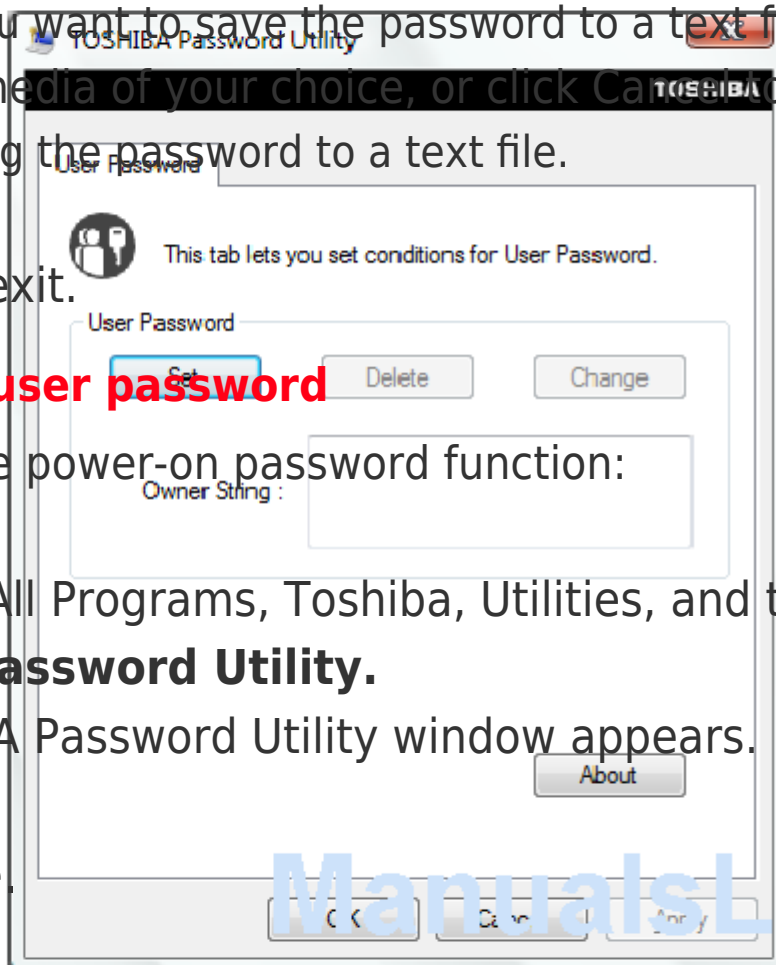

Enter your password, and then enter it again to verify.

4

Click Set.

5

Click OK if you want to save the password to a text file on a diskette or media of your choice, or click Cancel to continue without saving the password to a text file.

6

Click OK to exit.

Deleting a user password

To cancel the power-on password function:

1

Click Start, All Programs, Toshiba, Utilities, and then **TOSHIBA Password Utility**.

The TOSHIBA Password Utility window appears.

2

Click Delete.

3

Follow the on-screen instructions to remove the user password.

[Previous Page](#)
[Next Page](#)

1
...
149
150
151
152

Quick Links:

[If Problems Arise](#)