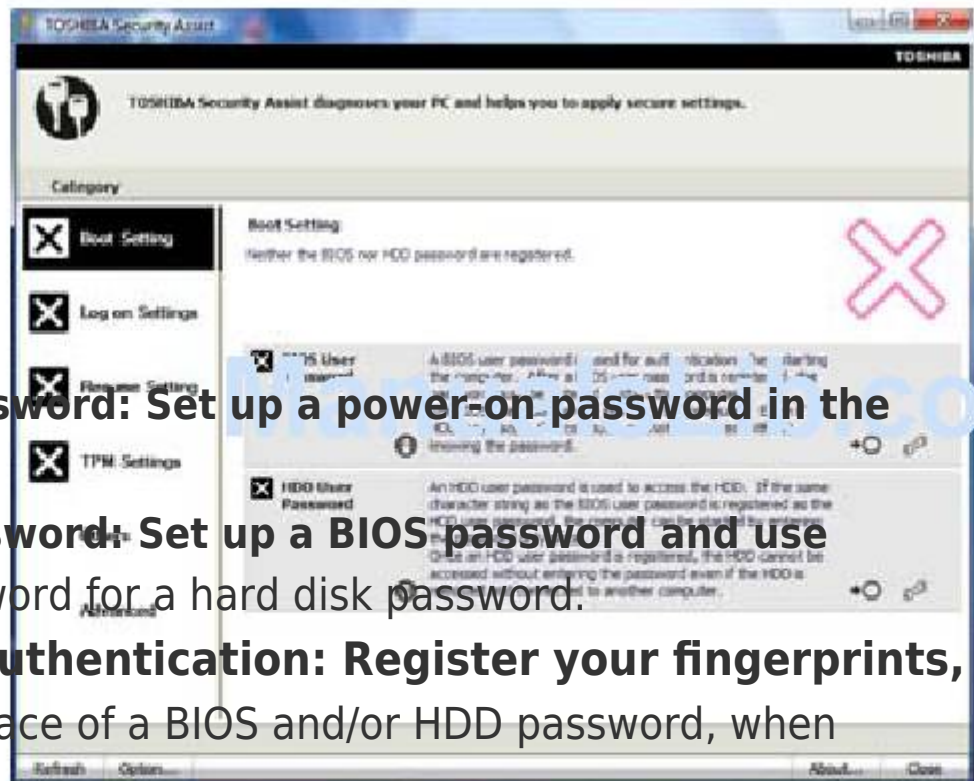

Click Start, All Programs, Toshiba, Utilities, and then **Security Assist**, or click the **Security Assist** icon in the **Secure** tab of

The TOSHIBA Security Assist main window appears.

(Sample Image) TOSHIBA Security Assist window

From the main window, you can select a category that shows the type of passwords or other security features that can be used in that scenario.

The available categories are:

Boot Setting—Select this category to set up security features that will prevent an unauthorized user from even starting up your machine.

TOSHIBA

Assist.

BIOS User Password: Set up a power-on password in the system BIOS.

HDD User Password: Set up a BIOS password and use the same password for a hard disk password.

Fingerprint Authentication: Register your fingerprints, to be used in place of a BIOS and/or HDD password, when requested.

TOSHIBA Security Assist