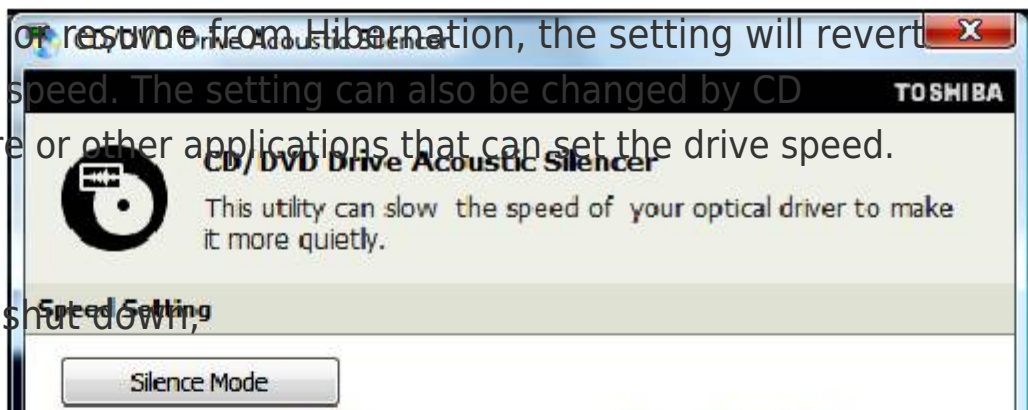

NOTE

(Sample Image) CD/DVD Drive Acoustic Silencer screen

To access the utility:

1

Click the CD/DVD Drive Acoustic Silencer icon in the **Optimize tab of**

The CD/DVD Drive Acoustic Silencer screen appears.

2

Click Silence Mode to make the drive run more slowly and quietly for listening to music or audio files on a CD.

3

Click Normal Mode to run the drive at normal speed for transferring data.

When you change the optical drive to "Silence" mode, the setting is only valid for the current Windows

restart, log off, or resume from Hibernation, the setting will revert back to Normal speed. The setting can also be changed by CD burning software or other applications that can set the drive speed.

TOSHIBA

®

session. If you shut down,

Assist.

[Table of Contents](#)