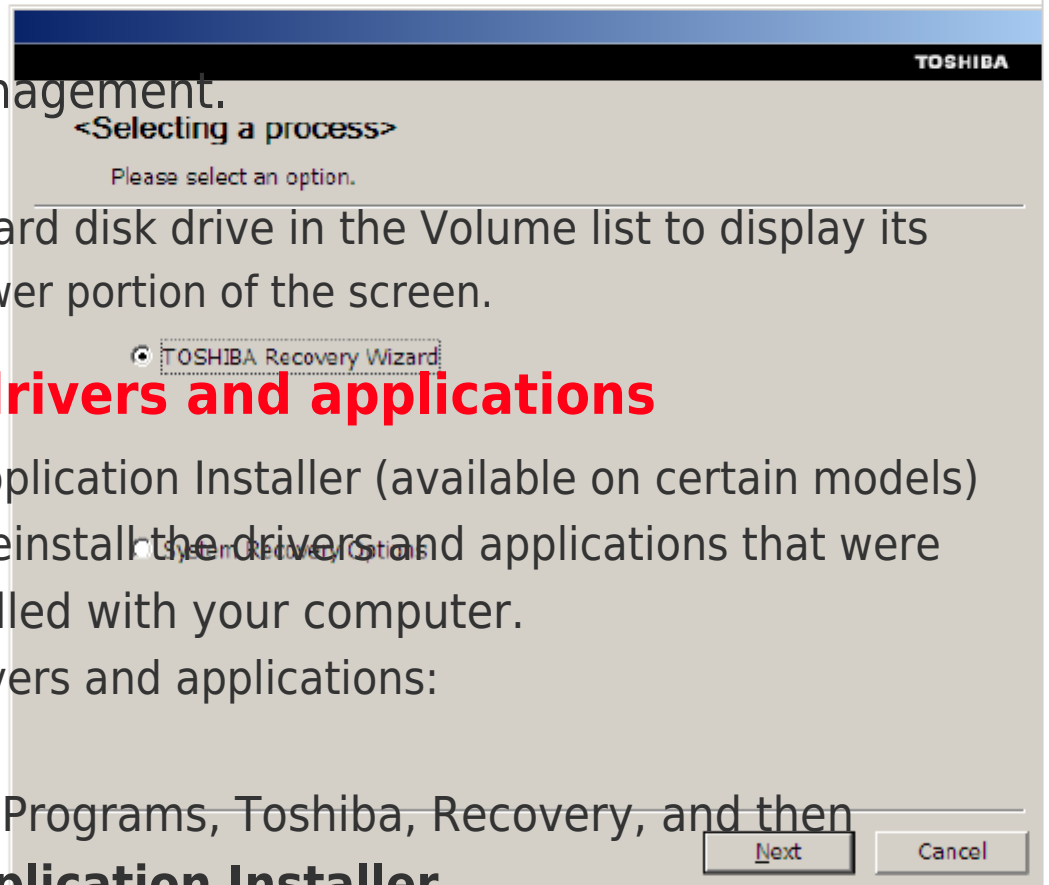

1

Click Start.

2

Right-click Computer.

3

Select Manage.

4

Click Disk Management.

5

Highlight the hard disk drive in the Volume list to display its status in the lower portion of the screen.

Installing drivers and applications

The Toshiba Application Installer (available on certain models) allows you to reinstall the drivers and applications that were originally bundled with your computer.

To reinstall drivers and applications:

1

Click Start, All Programs, Toshiba, Recovery, and then **TOSHIBA Application Installer.**

2

Click Next.

3

Click the item you want to install.

["Hard Disk Drive Recovery options" on page 64](#)

Getting Started

Hard Drive Recovery Utilities

71