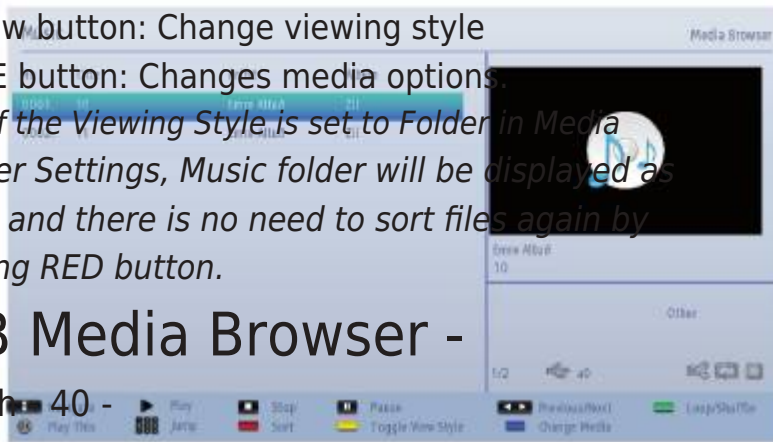

- RED button: Sorts files by Title, Artist or Album.
- Loop/Shuffle (GREEN button): Press once to disable Loop. Press again to disable both Loop and Shuffle. Press once more to enable only Shuffle. Press again to enable all. You can follow the disabled options with the change of the icons.
- 0-9 (Numeric buttons): The TV will jump to the file starting with the letter you input via the numeric buttons on your remote control.

- Play This (OK button) : Plays the selected file.
- Previous/Next (Left/Right buttons) : Jumps to previous or next file to play.
- Yellow button: Change viewing style
- BLUE button: Changes media options.

Note: If the Viewing Style is set to Folder in Media Browser Settings, Music folder will be displayed as sorted and there is no need to sort files again by pressing RED button.

USB Media Browser -

English 40 -
continued

Viewing JPEG Files

To view photo files from a USB Memory, you can use this menu screen. When you select Photos from the main options, available image files will be filtered and listed on this screen.

If you select a subtitle file and press OK button, you can select or deselect that subtitle file. The following menu will be displayed while playing a video file:

- Jump (Numeric buttons): Jump to selected file using the numeric buttons.
- OK: Views the selected picture in full screen.

.

/

: Navigate menu
• Slideshow (button): Starts the slideshow using all images.

- GREEN button: Views images in thumbnails.
- RED button: Sorts files by date.