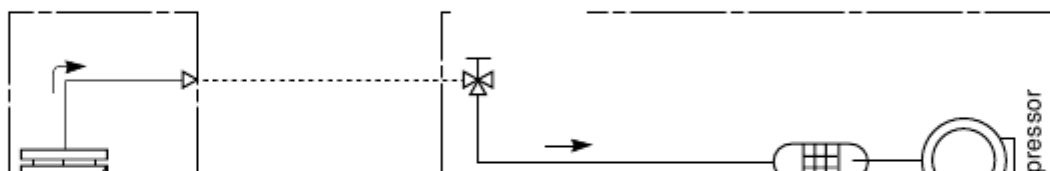

## 1-6 Operating Range

Cooling

SPW-X483G56

Wide tube  
service valve

O. D.  
19.05 mm  
(3/4")

Narrow tube  
service valve

O. D.

9.52 mm