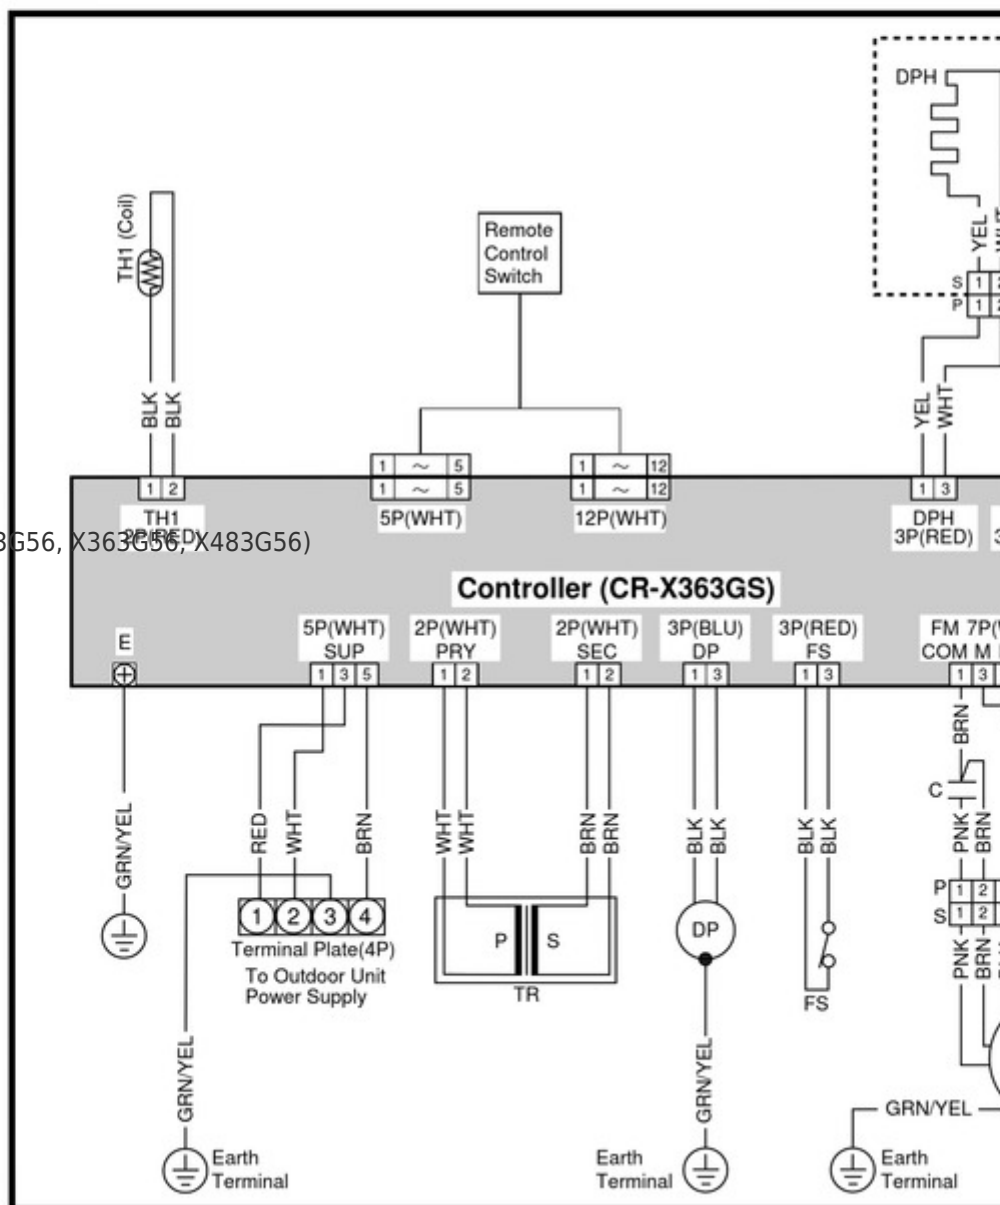

2P(WHT)
E
SUP
PRY
1
3
5

1
2
1
2
3 4

Terminal Plate(4P)
To Outdoor Unit
Power Supply
Earth
Terminal
Remote
Control
Switch

1
12
1
12
12P(WHT)
2P(WHT)
3P(BLU)
3P(RED)

SEC
DP
FS
1
2
1
3

DP
S
P
TR
FS
Earth
Terminal

W 854-2-5268-493-00-2 (X253G56, X363G56, X483G56)

- 34 -

3. Electrical data

DPH
LM
S
1 2 3 4
P

3 4
Connector
4P(WHT)
DPH
LM
3P(RED)
3P(GRN)
FM
7P(WHT)
3P(WHT)
COM
M H L
49FMI

1
3
5
7
1
3
C
P
1 2 3 4 5 6 7 8 9
1
2 3 4 5 6 7 8 9
S

3-1 Indoor Unit

① SPW-X253G56, SPW-X363G56, SPW-X483G56

• Electric Wiring Diagram

W 854-2-5268-493-00-2 (X253G56, X363G56, X483G56)