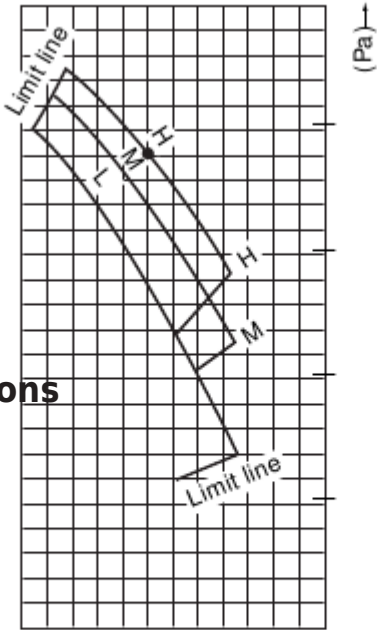

20
Air Flow (m

SPW-DR363GH56

25
200
20
150
15
100
10
50
5
0

/minute)

0846_D_1

200

150

100

50

25

30

35

Air Flow (m

/minute)

0847_D_1

25

20

15

10

5

0

30

35

40

Air Flow (m

/minute)

0848_D_1

200

150

100

50

SM830080

Specifications

SPW-DR363GH56

External Static Pressure (mmAq)