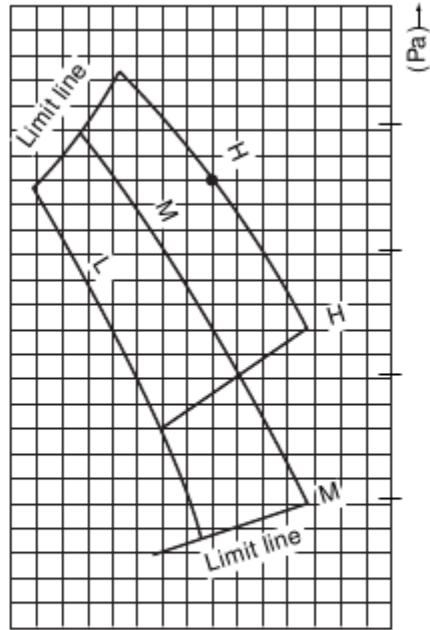

50

SM830080

Specifications

SPW-DR363GH56

External Static Pressure (mmAq)

External Static Pressure (mmAq)

External Static Pressure (mmAq)

Table of Contents