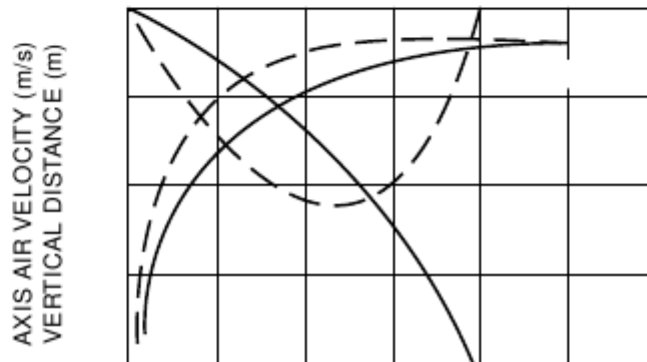

2
3
0
1
2

3
4

I - 97

1. Specifications

4

5

6

AXIS AIR VELOCITY

0276_X_1

4

5

6

AXIS AIR VELOCITY

0277_X_1

: LOUVER ANGLE 20° in Cooling mode

: LOUVER ANGLE 60° in Heating mode

Condition Fan Speed : Hi

Room air temp. : 27 °C DB in cooling mode

20 °C DB in heating mode

SM830080

[Table of Contents](#)