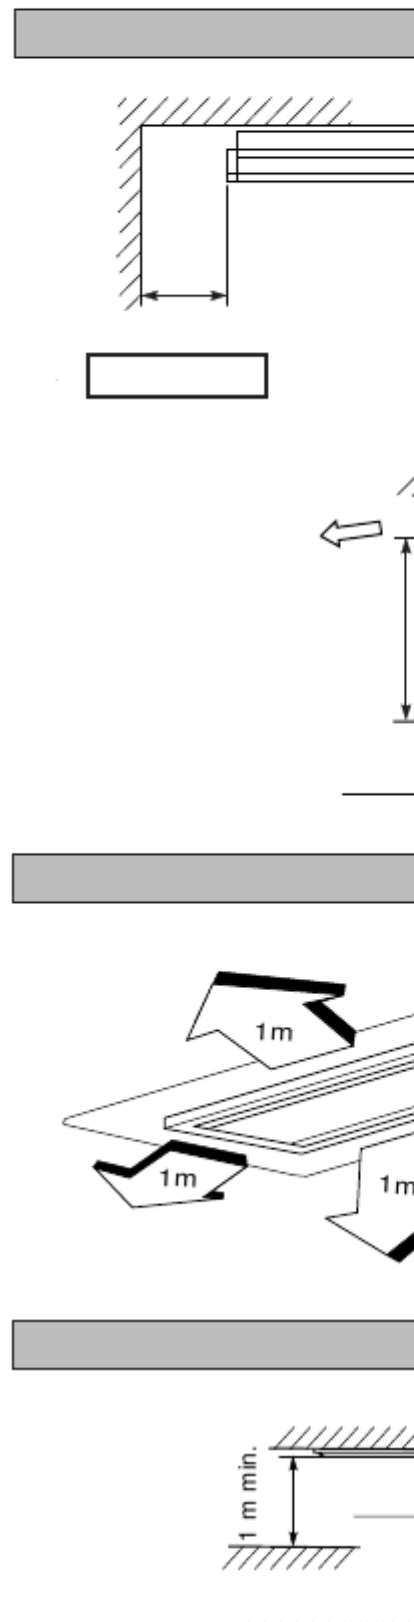

# 1. Specifications

Ceiling  
Wall

25 cm min.

Front view

Air intake

Side view

0020\_T.1

Ceiling