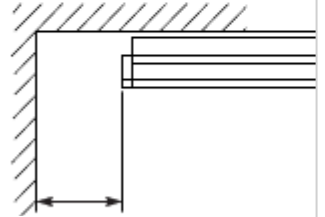

1. Specifications

Ceiling
Wall

25 cm min.

Front view

Air intake

Side view

0020_T.1

Ceiling

5 cm min.

Wall

Air

Wall

intake

0022_AS.1

15 cm min.

15 cm

min

0023_K.1

Front View

SM830080

[Table of Contents](#)