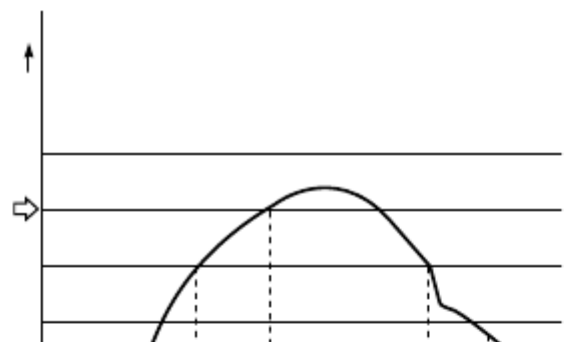

ROOM TEMP.

(deg)
+3
+2
+1
SET TEMP.

INDOOR FAN

H
SPEED
M
H
: High
L
: Low
M
: Middle
LL
: Very low

Chart Explanations and notes

ROOM TEMP.

(deg)
SET TEMP.

-2
-4
INDOOR FAN
SPEED
H
H
: High
L
: Low
M
: Middle
LL
: Very low

Chart Explanations and notes

II - 5

2. Processes and functions

H
M
L
0433_M_S
H
M
M
L
0434_M_S

Fig. 4

Fig. 5

Table of Contents

[Previous Page](#)
[Next Page](#)