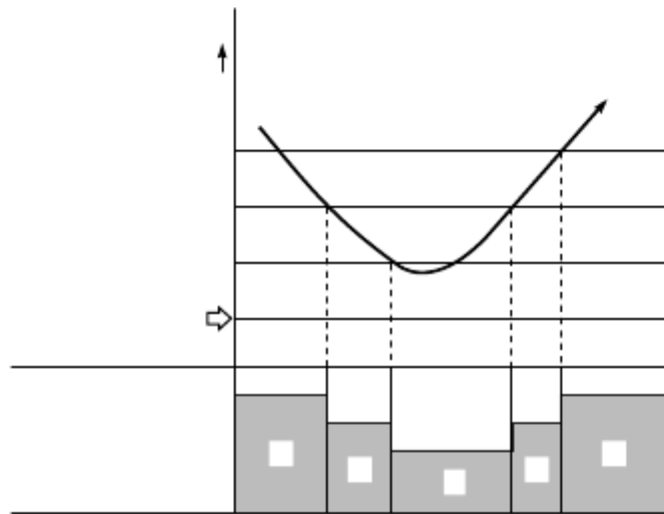

ROOM TEMP.

(deg)
+3
+2
+1
SET TEMP.

INDOOR FAN

H
SPEED
M
H
: High
L
: Low
M
: Middle
LL
: Very low

Chart Explanations and notes

ROOM TEMP.

(deg)
SET TEMP.

-2
-4
INDOOR FAN
SPEED
H
H
: High
L
: Low
M
: Middle
LL
: Very low

Chart Explanations and notes

II - 5

2. Processes and functions

H
M
L
0433_M_S
H
M
M
L
0434_M_S

Fig. 4

Fig. 5

Table of Contents

[Previous Page](#)
[Next Page](#)