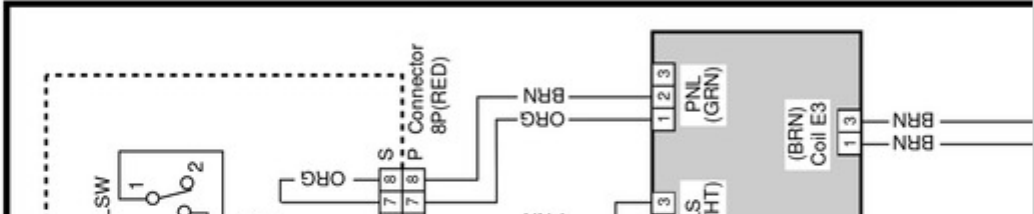

3. Electrical data

3-1

Indoor Units

1 1 1 1 1 4-Way Air Discharge Semi-concealed Type : SPW-XR253GH56, SPW-XR363GH56, SPW-XR483GH56

3-1 Indoor Units

① 4-Way Air Discharge Semi-concealed Type : SPW-XR253GH56, SPW-XR363GH56, SPW-XR483GH56

1

12

3

4