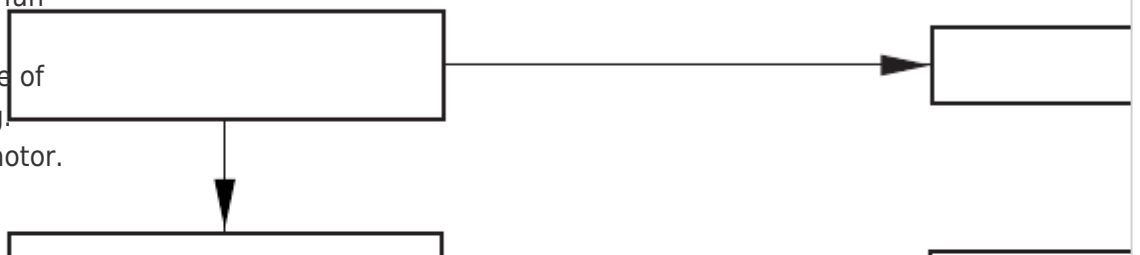

Replace the fan motor.

2)

Flaps in indoor unit's air outlet does not operate, when you press SWEEP button.

Check the louver motor resistance.

1

Is auto louver motor normal?
Is 15P connector socket (RED)
attached to panel
connected firmly with 15P plug ?