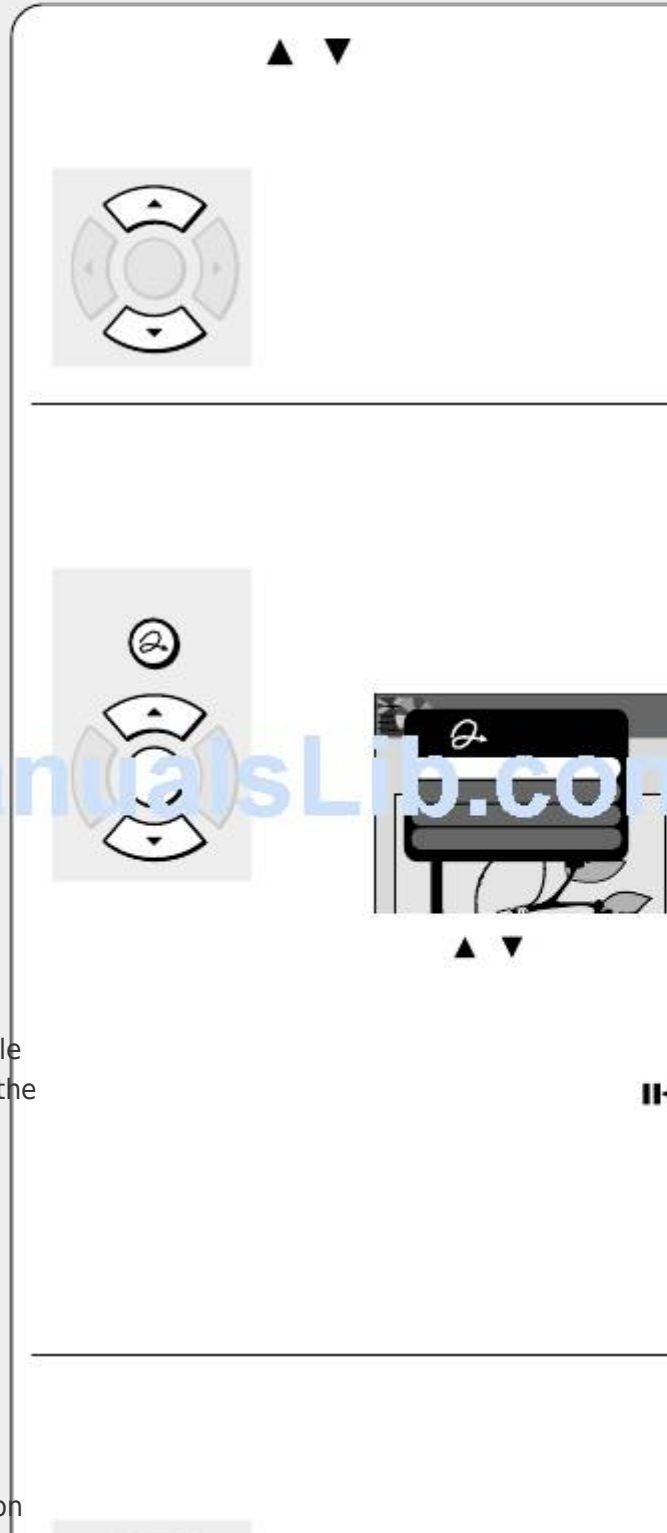

TIME BAR
QUICK MENU

4

Press

/

to select "Copy" or "Same Disc".

Copy:

After the operation is completed, a specified part will remain on the disc where it was previously located.

[ENTER](#)

Same Disc:

A part will be copied to the same disc and the copied part will become another title.

5

Confirm picture and sound rates.

To make changes, follow the procedure below.

[QUICK MENU](#)

1) Press the QUICK MENU button to display the Quick Menu.

e.g.

[MENU](#)

2004/06/11 08 : 00pm TV : 12

[ENTER](#)

2) Press the the ENTER button.

AV record quality:

The current settings you have made (listed. Press the ADJUST (desired setting.

Auto rate selection:

The recorder automatically selects the highest possible rate, calculating from current unoccupied volume on the disc. (This operation does not insure full recording of any length program or whole use of unoccupied volume.)

6

[Press ENTER](#).

Copying starts.

To confirm the job progress, press the TIME BAR button

ManualsLib.com