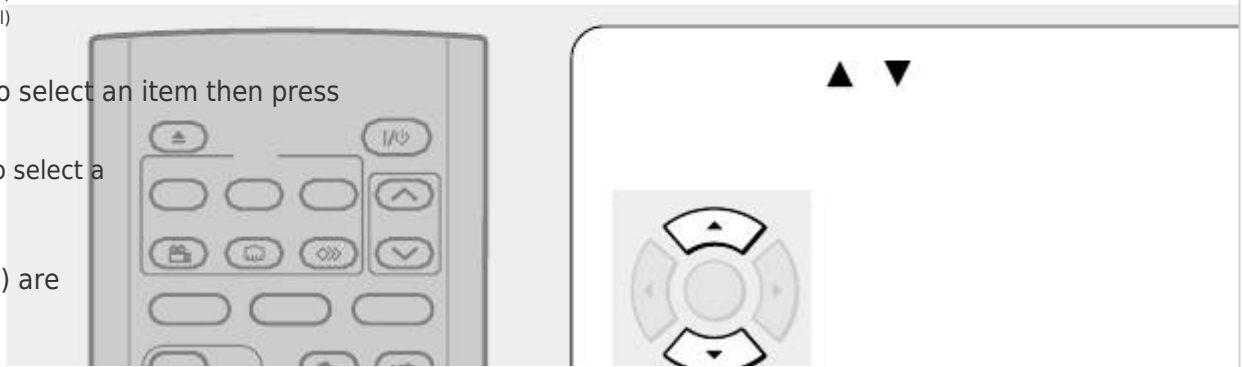

to display the time bar. (The time bar cannot be copied.)

[ENTER](#)

When copying is completed, the buzzer sounds and the current broadcast picture appears.

Pictures and sounds displayed during copying are for monitoring purposes only. Recorded picture quality may vary.

(0:52:40)
AV record quality

(Saves Original)
(Saves Original)

/
buttons to select an item then press
/
) button to select a
Original

Same Disc
page 161) are

113

[Table of Contents](#)