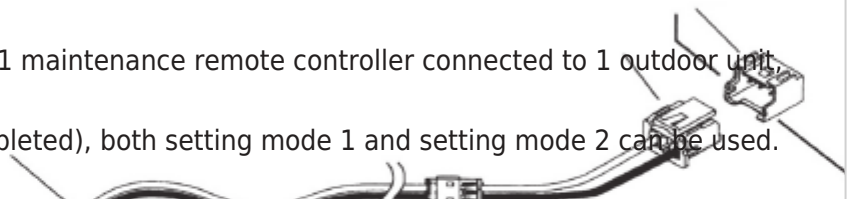

3. Ordinary Display Controls and Functions

■ Functions on the ordinary display

• Connect the special service checker wiring to the outdoor unit PCB.
The connection is shown in the figure below.

Special service checker wiring

●
If the communications line in the inter-unit control wiring is connected, it can be left as-is.

●
In case of an independent outdoor unit (1 maintenance remote controller connected to 1 outdoor unit, automatic address setting for indoor units not completed), both setting mode 1 and setting mode 2 can be used.