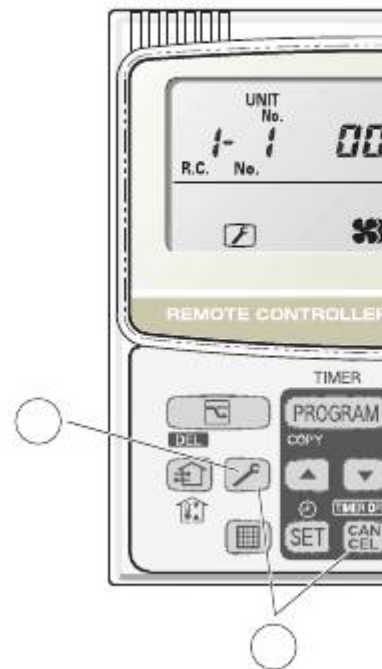

Press the button and select the indoor unit to monitor.

③

Press the temperature setting buttons and select the item code of the temperature to monitor.

The unit No. of the selected indoor unit, and the temperature data, are displayed.

④

To end monitoring, press the button. The display returns to the normal display.

The display does not blink. (CHECK) button and is illuminates.

and (CHECK) button.

Outdoor Unit Maintenance Remote Controller

4

1

3 - 9

W-2WAY ECO-i SYSTEM

3

2

[Table of Contents](#)