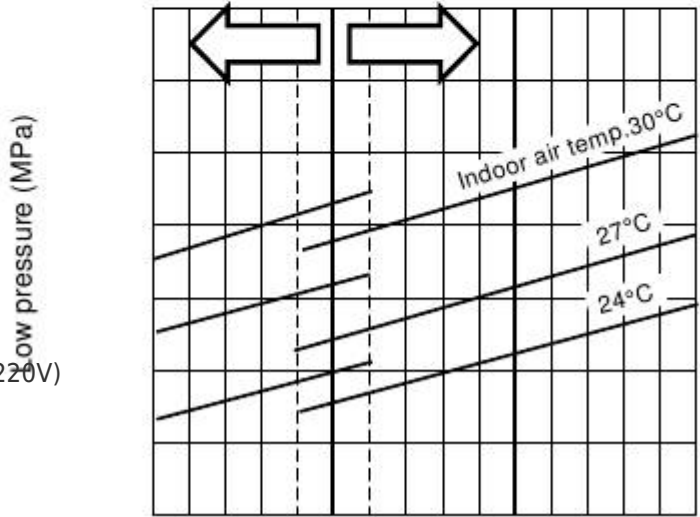

(2) Operating current performance chart

(RH: 85%, Indoor fan speed: High fan)

9
8
7
6
40
-5

(3) Indoor discharge air performance chart

(RH: 85%, Indoor fan speed: High fan)

60
55
50
45
40
35
30
40
-5
7
(50/60Hz, 220V)
0
5
10
15
20