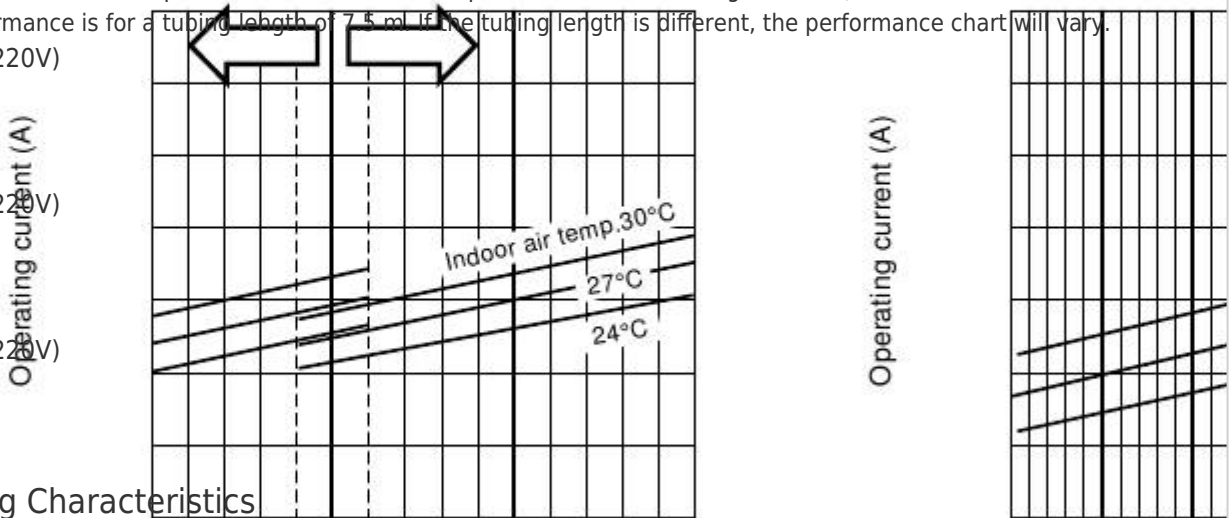

3.0

2.5

2.0

40

-5

(2) Operating current performance chart

(RH: 85%, Indoor fan speed: High fan)

9
8
7
6
40
-5