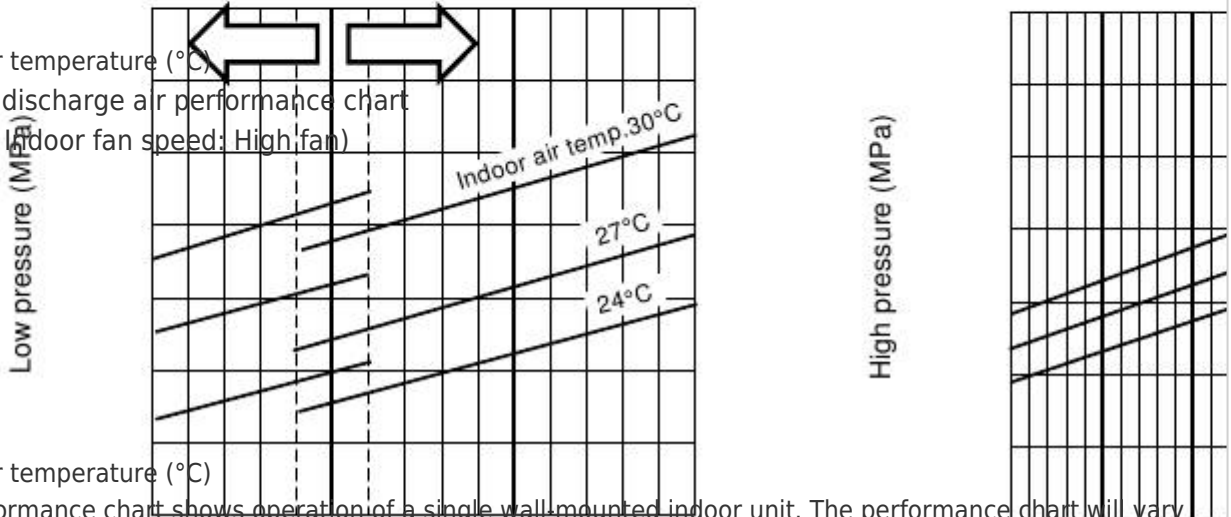

1.1
1.0
25

Outdoor air temperature (°C)

(2) Operating current performance chart

(RH: 46%, Indoor fan speed: High fan)

8

Lo fan

7

6

5

25

Outdoor air temperature (°C)

(3) Indoor discharge air performance chart

(RH: 46%, Indoor fan speed: High fan)

Lo fan

20

18

16

14

12

10

25

Outdoor air temperature (°C)

• This performance chart shows operation of a single wall-mounted indoor unit. The performance chart will vary depending on

the indoor unit type.

• Check each performance value in test-run mode. Electrical performance values represent a combined indoor/outdoor value.

(In this case, be sure to stop all the indoor units where performance is not being checked.)

• The performance is for a tubing length of 7.5 m. If the tubing length is different, the performance chart will vary.

(50/60Hz, 220V)

Hi fan

30

35

(50/60Hz, 220V)

Hi fan

30

35

(50/60Hz, 220V)

Hi fan

30

35

• Heating Characteristics

(1) High pressure performance chart

(RH: 85%, Indoor fan speed: High fan)

3.5

3.0

2.5

2.0

40

-5