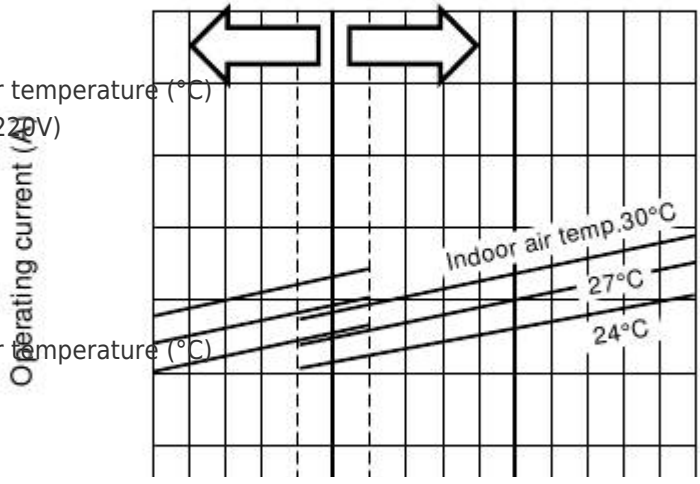

Outdoor air temperature (°C)

(50/60Hz, 220V)

0
5
10
15
20

Outdoor air temperature (°C)

(50/60Hz, 220V)

0
5
10
15
20
25
25
25