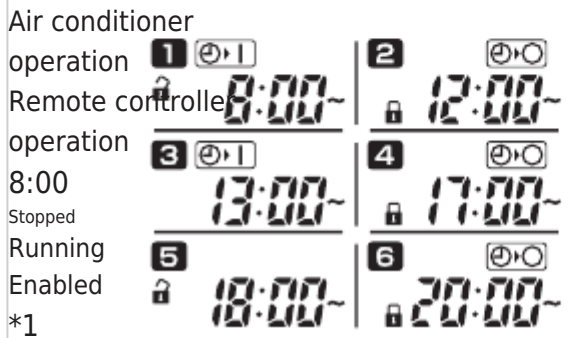

Schedule timer settings (Example)

Operation without system controller operation

If remote controller operation is enabled, the air conditioner can be started/stopped from the remote

controller.
 (The air conditioner responds to the most recently pressed button.)
 Air conditioner operation

Remote controller operation

Operation with system controller operation
 If remote controller operation is enabled, the air conditioner can be started/stopped from the remote controller.
 (The air conditioner responds to the most recently pressed button.)
 The remote controller operation enable/disable set from the system controller (Centralized control 1 to 4) is canceled according to programmed operations.