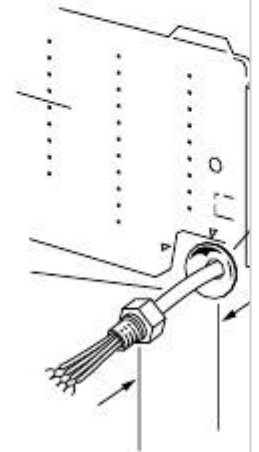

28

S4359249

Wall
Plastic cover
2246_T_I

Terminal plate
2247_T_I

Inter-unit control line wiring

Lock nut
2248_T_I

[Table of Contents](#)

[Previous Page](#)
[Next Page](#)