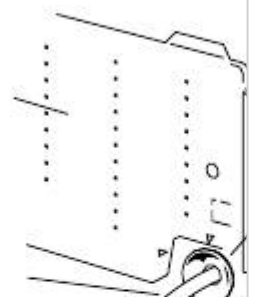

Wiring Instructions For Inter-Unit Connections - Sanyo C2432A Installation Instructions Manual

1
2
3
4
5
6
7
8
9
10
11
12
13
14
15
16
17
18

19
20
21
22
23
24
25
26
27
28
29
30
31
32
33
34
35
36
37
38
39
40
41
42
43
44
45
46
47
48
49
50

•

[Table of Contents](#)

•

Bookmarks

3-20. Wiring Instructions for Inter-Unit Connections

- (1) 
Insert the inter-unit wiring (according to local codes) into the through-the-wall PVC pipe. Run the wiring toward the indoor side allowing approx. 10 inch to extend from the wall face. (Fig. 65)
- (2)
Route the inter-unit wiring from the back of the indoor unit and pull it toward the front for connection.(Fig. 66, 67)
- (3)
Connect the inter-unit wiring to the corresponding terminals on the terminal plate (Fig. 66, 67) while referring to the wiring diagram.
- (4)
Be sure to secure the wiring with the provided

clamp.

How to remove the cover plate

To access the terminal plate inside the indoor unit, follow these steps.

(1) —

Using a Phillips screwdriver, take out the screw on the cover plate. (Fig. 66, 67)

(2)

Remove the cover plate.