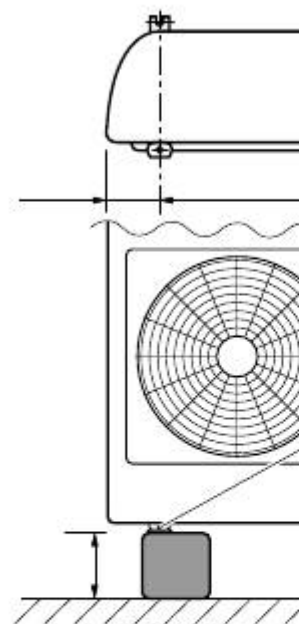

Fig. 6-1

6-11/16

26

Height :
Min: 6 in.

Fig. 6-2

Power supply line
1/2"

Inter-unit power line
1007_C_1

S4179694

Plastic spacer
0496_C_1
4-21/64

Anchor bolts
(not supplied)

Unit: inch
1168_C_1

Inter unit power line
1/2"

Table of Contents

[Previous Page](#)
[Next Page](#)

1
...
34
35
36
37
38
39
40
41

Quick Links:

[Table of Contents](#)

[General](#)

[Indoor Unit](#)

[Outdoor Unit](#)

[Remote Control Unit](#)

Related Manuals for Sanyo C2432A

[Air Conditioner Sanyo 24KLS32A Specification Sheet](#)

Sanyo ductless split system air conditioners specification sheet (3 pages)