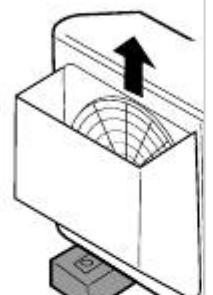

2-1. Air Discharge Chamber for Top Discharge

Install the air-discharge chamber in the field when:
it is difficult to keep a space of minimum 2 ft.

between the air-discharge outlet and the obstacle.
the air-discharge outlet is facing the sidewalk and
discharged hot air can annoy the passers-by.

Refer to Fig. 2-4.

2-2. Wind Shield for "CL" Model

It is recommended to use wind shields for "CL" model
(Fig. 2-5). "CL" model is designed to use in low out-
door temperature conditions.

General

When the outdoor unit is installed in a position ex-
posed to strong wind (like seasonal winds with low air