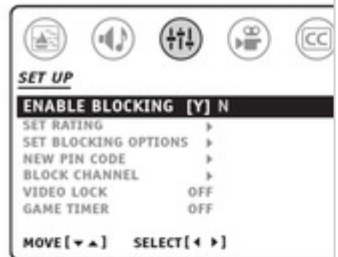

**MPAA rating blocking
 (Independent rating system for movies)**

To enable MPAA rating blocking and select the level of blocking:

1. Press MENU, and then press ◀ or ▶ until the SET UP menu appears.
2. Press ▲ or ▼ to highlight V-CHIP CONTROL, and then press ▶. The PIN code entering screen opens.
3. Press the Channel Numbers (0–9) to enter your 4-digit PIN code (see page 29). The V-CHIP CONTROL menu opens.
4. Press ▲ or ▼ to highlight ENABLE BLOCKING.

5. Press ▶ or ◀ to select "Y" to enable blocking.
Note: The ENABLE BLOCKING setting does not affect the BLOCK CHANNEL feature.

6. Press ▲ or ▼ to highlight SET RATING, and then press ▶ to open the SET RATING menu.

7. Press ▲ or ▼ to highlight MPA A RATING.

8. Press ▶ to block ("X") or ◀ to unblock ("✓").

MPAA (movie) ratings that can be blocked

- X
X-rated (For adults only)
- NC17
Not intended for anyone 17 and under
- R
Restricted (Under 17 requires accompanying parent or adult guardian.)
- PG13
Parents Strongly Cautioned (Some material may be inappropriate for children under 13)
- PG
Parental Guidance Suggested (Some material may not be suitable for children)
- G
General Audience (Appropriate for all ages)

To disable (unblock) MPAA rating blocking:

Follow steps 1-5 above, but select "N" in step 5 to disable blocking.

Note: This also will unblock TV and YOUTH TV rating blocking (see next page).

MPAA (movie) ratings that can be blocked	
X	X-rated (For adults only)
NC17	Not intended for anyone 17 and under
R	Restricted (Under 17 requires accompanying parent or adult guardian.)
PG13	Parents Strongly Cautioned (Some material may be inappropriate for children under 13)
PG	Parental Guidance Suggested (Some material may not be suitable for children)
G	General Audience (Appropriate for all ages)