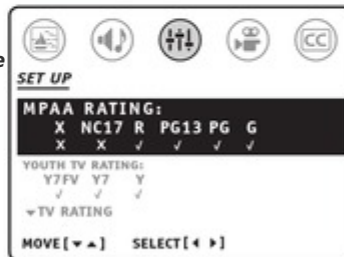

5. Press ▶ or ◀ to select "Y" to enable blocking.
Note: The ENABLE BLOCKING setting does not affect the BLOCK CHANNEL feature.

6. Press ▲ or ▼ to highlight SET RATING, and then press ▶ to open the SET RATING menu.

7. Press ▲ or ▼ to highlight MPA A RATING.

8. Press ▶ to block ("X") or ◀ to unblock ("✓").

MPAA (movie) ratings that can be blocked

- X
X-rated (For adults only)
- NC17
Not intended for anyone 17 and under
- R
Restricted (Under 17 requires accompanying parent or adult guardian.)
- PG13
Parents Strongly Cautioned (Some material may be inappropriate for children under 13)
- PG
Parental Guidance Suggested (Some material may not be suitable for children)
- G
General Audience (Appropriate for all ages)

To disable (unblock) MPAA rating blocking:

Follow steps 1-5 above, but select "N" in step 5 to disable blocking.

Note: This also will unblock TV and YOUTH TV rating blocking (see next page).

MPAA (movie) ratings that can be blocked	
X	X-rated (For adults only)
NC17	Not intended for anyone 17 and under
R	Restricted (Under 17 requires accompanying parent or adult guardian.)
PG13	Parents Strongly Cautioned (Some material may be inappropriate for children under 13)
PG	Parental Guidance Suggested (Some material may not be suitable for children)
G	General Audience (Appropriate for all ages)