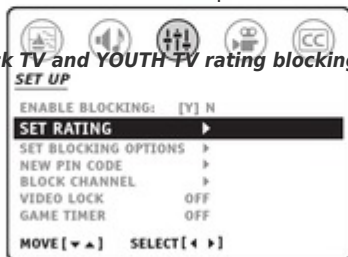

**MPAA rating blocking
 (Independent rating system for movies)**

To enable MPAA rating blocking and select the level of blocking:

1. Press MENU, and then press ◀ or ▶ until the SET UP menu appears.
2. Press ▲ or ▼ to highlight V-CHIP CONTROL, and then press ▶. The PIN code entering screen opens.
3. Press the Channel Numbers (0–9) to enter your 4-digit PIN code (see page 29). The V-CHIP CONTROL menu opens.
4. Press ▲ or ▼ to highlight ENABLE BLOCKING.

5. Press ▶ or ◀ to select "Y" to enable blocking.
Note: The ENABLE BLOCKING setting does not affect the BLOCK CHANNEL feature.

6. Press ▲ or ▼ to highlight SET RATING, and then press ▶ to open the SET RATING menu.

7. Press ▲ or ▼ to highlight MPA A RATING.

8. Press ▶ to block ("X") or ◀ to unblock ("✓").

MPAA (movie) ratings that can be blocked

- X
X-rated (For adults only)
- NC17
Not intended for anyone 17 and under
- R
Restricted (Under 17 requires accompanying parent or adult guardian.)
- PG13
Parents Strongly Cautioned (Some material may be inappropriate for children under 13)
- PG
Parental Guidance Suggested (Some material may not be suitable for children)
- G
General Audience (Appropriate for all ages)

To disable (unblock) MPAA rating blocking:

Follow steps 1-5 above, but select "N" in step 5 to disable blocking.

Note: This also will unblock TV and YOUTH TV rating blocking (see next page).

MPAA (movie) ratings that can be blocked	
X	X-rated (For adults only)
NC17	Not intended for anyone 17 and under
R	Restricted (Under 17 requires accompanying parent or adult guardian.)
PG13	Parents Strongly Cautioned (Some material may be inappropriate for children under 13)
PG	Parental Guidance Suggested (Some material may not be suitable for children)
G	General Audience (Appropriate for all ages)