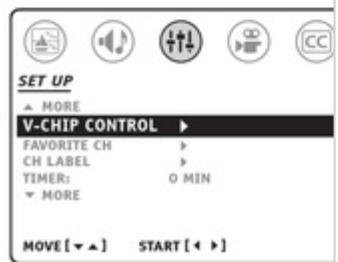

**MPAA rating blocking
(Independent rating system for movies)**

To enable MPAA rating blocking and select the level of blocking:

1. Press MENU, and then press ◀ or ▶ until the SET UP menu appears.
2. Press ▲ or ▼ to highlight V-CHIP CONTROL, and then press ▶. The PIN code entering screen opens.
3. Press the Channel Numbers (0–9) to enter your 4-digit PIN code (see page 29). The V-CHIP CONTROL menu opens.
4. Press ▲ or ▼ to highlight ENABLE BLOCKING.

5. Press ▶ or ◀ to select "Y" to enable blocking.
Note: The ENABLE BLOCKING setting does not affect the BLOCK CHANNEL feature.

6. Press ▲ or ▼ to highlight SET RATING, and then press ▶ to open the SET RATING menu.

7. Press ▲ or ▼ to highlight MPA A RATING.

8. Press ▶ to block ("X") or ◀ to unblock ("✓").

MPAA (movie) ratings that can be blocked

- X
  X-rated (For adults only)
- NC17
  Not intended for anyone 17 and under
- R
  Restricted (Under 17 requires accompanying parent or adult guardian.)
- PG13
  Parents Strongly Cautioned (Some material may be inappropriate for children under 13)
- PG
  Parental Guidance Suggested (Some material may not be suitable for children)
- G
  General Audience (Appropriate for all ages)

To disable (unblock) MPAA rating blocking:

Follow steps 1-5 above, but select "N" in step 5 to disable blocking.

Note: This also will unblock TV and YOUTH TV rating blocking (see next page).

MPAA (movie) ratings that can be blocked	
X	X-rated (For adults only)
NC17	Not intended for anyone 17 and under
R	Restricted (Under 17 requires accompanying parent or adult guardian.)
PG13	Parents Strongly Cautioned (Some material may be inappropriate for children under 13)
PG	Parental Guidance Suggested (Some material may not be suitable for children)
G	General Audience (Appropriate for all ages)

To disable (unblock) MPAA rating blocking:

30
Using the TV's Features

SET UP
SET UP
SET UP
SET UP
MPA A RATING:
X NC17 R PG13 PG G
X X ✓ ✓ ✓ ✓ ✓
YOUTH TV RATING:
Y7FV Y7 Y
✓ ✓ ✓
TV RATING:
[ ]
[ ]
[ ]
MOVE
SELECT

Note:

The V-Chip function is only available for the U.S. V-Chip system. The Canadian V-Chip system (Puce-V) is not supported.

Selecting V-CHIP CONTROL in the SET UP menu

MORE
V-CHIP CONTROL
FAVORITE CH
CH LABEL
TIMER:
0 MIN
MORE