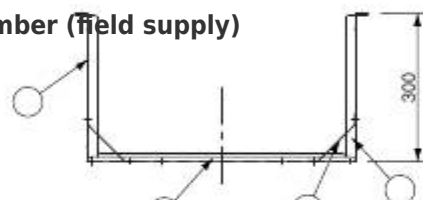

Reference diagram for air-discharge chamber (field supply)
STK-DRE140A for SPW-CR365/485/605GX(H)56

- 1
Unit front, air discharge chamber
- 2
Unit left side, air discharge chamber
- 3
Unit right side, air discharge chamber
- 4
Reinforcement brackets, 4 locations

2-7. Dimensions of Outdoor Unit with Air-Discharge Chamber (field supply)

SPW-CR365/485/605GX(H)56 with STK-DRE140A

68
Wind
direction
Wind

direction
 Page 20
 2
 29.5
 240
 Rectangular
 hole
 Rectangular
 hole
 25
 170
 660
 Wind direction
 13
 13
 544
 940
 Wind
 direction
 Wind
 direction
 3
 4
 1
 569
 544
 25
 110
 13
 300
 Wind direction
20
 240
 29.5
 Rectangular
 hole
 Rectangular
 hole
 Unit: mm
 Wind direction
 Unit: mm