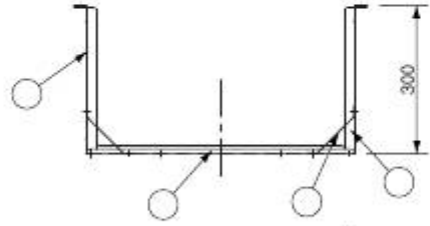

17

18
19
20
21
22
23
24
25
26
27
28
29
30
31
32
33
34
35
36
37
38
39
40
41
42
43
44
45
46
47
48
49

•

[Table of Contents](#)

•

Bookmarks

05-194
5/27/05
5:06 PM

2-6. Dimensions of Air-Discharge Chamber

Reference diagram for air-discharge chamber (field supply)
STK-DRE140A for SPW-CR365/485/605GX(H)56

- 1
Unit front, air discharge chamber
- 2
Unit left side, air discharge chamber
- 3
Unit right side, air discharge chamber
- 4
Reinforcement brackets, 4 locations

2-7. Dimensions of Outdoor Unit with Air-Discharge Chamber (field supply)

SPW-CR365/485/605GX(H)56 with STK-DRE140A

68
Wind
direction
Wind

direction
 Page 20
 2
 29.5
 240
 Rectangular
 hole
 Rectangular
 hole
 25
 170
 660
 Wind direction
 13
 13
 544
 940
 Wind
 direction
 Wind
 direction
 3
 4
 1
 569
 544
 25
 110
 13
 300
 Wind direction
20
 240
 29.5
 Rectangular
 hole
 Rectangular
 hole
 Unit: mm
 Wind direction
 Unit: mm