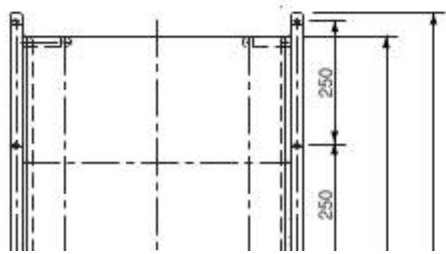

Reference diagram for air-discharge chamber (field supply)
STK-DRE140A for SPW-CR365/485/605GX(H)56

- 1
Unit front, air discharge chamber
- 2
Unit left side, air discharge chamber
- 3
Unit right side, air discharge chamber
- 4
Reinforcement brackets, 4 locations

2-7. Dimensions of Outdoor Unit with Air-Discharge Chamber (field supply)

SPW-CR365/485/605GX(H)56 with STK-DRE140A

68
Wind
direction
Wind

direction
 Page 20
 2
 29.5
 240
 Rectangular
 hole
 Rectangular
 hole
 25
 170
 660
 Wind direction
 13
 13
 544
 940
 Wind
 direction
 Wind
 direction
 3
 4
 1
 569
 544
 25
 110
 13
 300
 Wind direction
20
 240
 29.5
 Rectangular
 hole
 Rectangular
 hole
 Unit: mm
 Wind direction
 Unit: mm