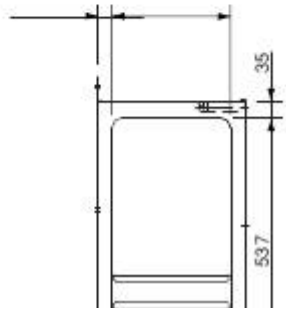

17

18
19
20
21
22
23
24
25
26
27
28
29
30
31
32
33
34
35
36
37
38
39
40
41
42
43
44
45
46
47
48
49

•

[Table of Contents](#)

•

Bookmarks

05-194
5/27/05
5:06 PM

2-6. Dimensions of Air-Discharge Chamber

Reference diagram for air-discharge chamber (field supply)
STK-DRE140A for SPW-CR365/485/605GX(H)56

- 1
Unit front, air discharge chamber
- 2
Unit left side, air discharge chamber
- 3
Unit right side, air discharge chamber
- 4
Reinforcement brackets, 4 locations

2-7. Dimensions of Outdoor Unit with Air-Discharge Chamber (field supply)

SPW-CR365/485/605GX(H)56 with STK-DRE140A

68
Wind
direction
Wind

direction
 Page 20
 2
 29.5
 240
 Rectangular
 hole
 Rectangular
 hole
 25
 170
 660
 Wind direction
 13
 13
 544
 940
 Wind
 direction
 Wind
 direction
 3
 4
 1
 569
 544
 25
 110
 13
 300
 Wind direction
20
 240
 29.5
 Rectangular
 hole
 Rectangular
 hole
 Unit: mm
 Wind direction
 Unit: mm