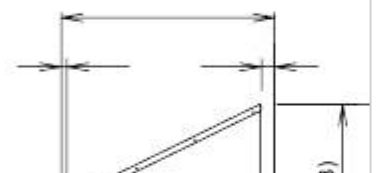

35-1/4

(Maximum bracket dimensions)

Front view

Note: Can be installed so that the air direction is to the front, right, left or rear direction.

3-unit installation

74-1/4

(2-unit installation: maximum dimensions)

33-3/16

31-1/8

(Installation hole pitch)

Air direction: Front direction

35

(Ceiling panel dimensions)

2

1

Right side view

113 (3-unit installation: maximum dimensions)

5-3/4

5-3/4

33-3/16

33-3/16

31-1/8

31-1/8