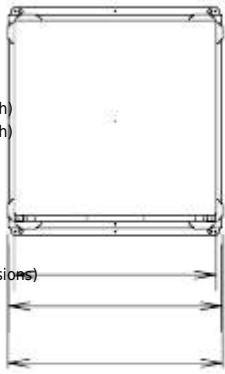

2

Front view

Top view

(Ceiling panel dimensions)

18

unit: in.

Ceiling panel

Air direction: Right direction

Right side view

unit: in.

35

2

1

Right side view

[Table of Contents](#)

[Previous Page](#)
[Next Page](#)