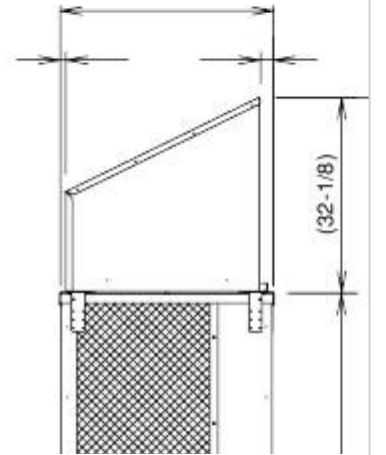

2

Front view

Top view

(Ceiling panel dimensions)

18

unit: in.

Ceiling panel

Air direction: Right direction

Right side view

unit: in.

35

2

1

Right side view

[Table of Contents](#)

[Previous Page](#)
[Next Page](#)