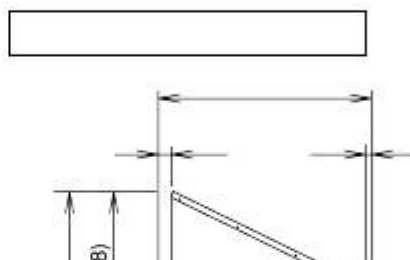

33-3/16

31-1/8

(Installation hole pitch)

Air direction: Front direction

35

(Ceiling panel dimensions)

2

1

Right side view

113 (3-unit installation: maximum dimensions)

5-3/4

5-3/4

33-3/16

33-3/16

31-1/8

31-1/8