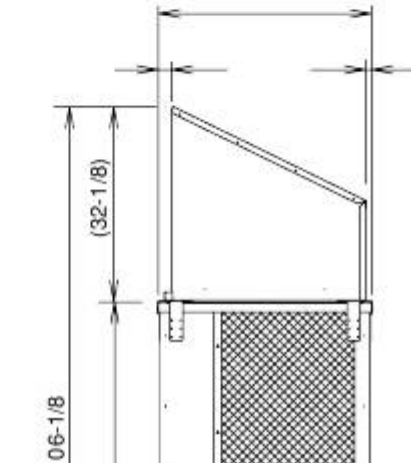

2

Front view

Top view

(Ceiling panel dimensions)

18

unit: in.

Ceiling panel

Air direction: Right direction

Right side view

unit: in.

35

2

1

Right side view

[Table of Contents](#)

[Previous Page](#)
[Next Page](#)