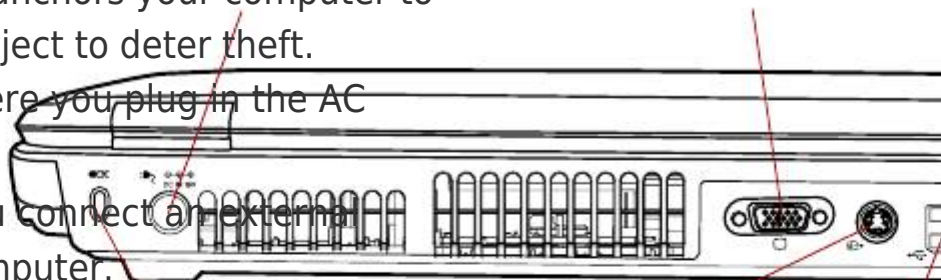

User's Manual

A standard 3.5 mm mini microphone jack enables connection of a three-conductive type mini-jack for a monaural microphone.

The Wireless Communication Switch turns on the wireless networking transceiver. The Wireless Communication LED next to Wireless communication switch indicates that wireless networking is turned on.

DC-IN 19V Jack

The back side of the computer

A security candel attaches to this port. The optional security cable anchors your computer to a desk or other large object to deter theft.

The DC-IN socket is where you plug in the AC adapter.

This 15-pin port lets you connect an external video display to the computer.

Plug a 4-pin S-video cable into this connector for output of NTSC or PAL signal.

The Universal Serial Bus (USB 2.0 and 1.1) port enables USB-equipped devices (such as keyboards, mice, hard drives, scanners, and printers).