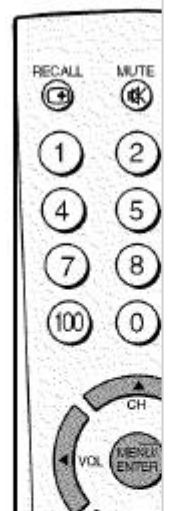

Using the surround sound feature

The surround sound feature expands the audio listening field wider and deeper to create exceptional sound quality from the TV's speakers. The feature uses stereo signals from a TV broadcast or video input.

Using the surround sound feature

To turn on the surround sound feature:

1. Select the stereo mode following the steps under "Selecting stereo/SAP broadcasts" on page 37.
2. Press MEN U, then press 4 or _ until the THEATER menu appears.

To turn off the surround sound feature:

3. Press A or Y to highlight SURROUND.
4. Press 4 or _ to highlight MATRIX.

THEATER
MENU

2. Press MENU, then press ◀ or ▶ until the THEATER menu appears. Choose OFF in step 4 above.

In general, you can leave your TV in MATRIX mode because it automatically produces surround stereo or monaural sound, depending on the broadcast type.