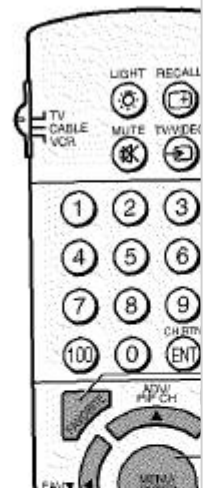

Using the strobe function

The strobe function strobos the action of the current program in a 9-picture multi-window.

For example, you can watch a decisive moment of a sports program that has been recorded previously.

To start the strobe function: Press STROBE.

To cancel the strobe function:

Press STROBE again.

_0Q .....

FAVORITE

STROBE

Note:

- When the main picture source is ColorStream, the STROBE function is not available.

29

Using the strobe function

The strobe function strobos the action of the current program in a 9-picture multi-window. For example, you can watch a decisive moment of a sports program that has been recorded previously.

To start the strobe function:

Press STROBE.