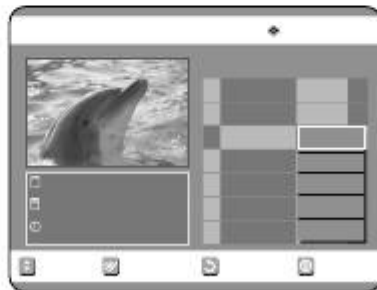

MOVE
OK
DVD-RAM(VR)

MOVE
OK

78
- English
(VR mode)

Edit Playlist

- •
- •
- •

RETURN
EXIT
Edit Playlist

RETURN
EXIT
Edit Playlist

RETURN
EXIT
Edit Scene