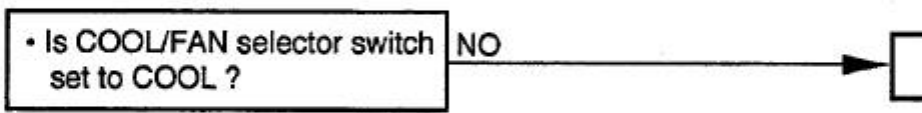

Outdoor unit runs.

(

\

Is room temperature too

low ?

* Try to run both indoor and outdoor units with another remote control unit.

The other remote control unit is defective.

(Room sensor in the remote control unit is defective.)

0624 X 5
SM830069

(3) Outdoor Unit does not Run.

A. Check COOL / FAN selector switch in the remote control u

[Table of Contents](#)