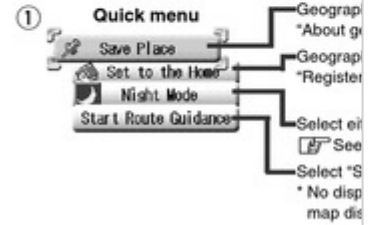

WHEN HAVING PRESSED THE A BUTTON