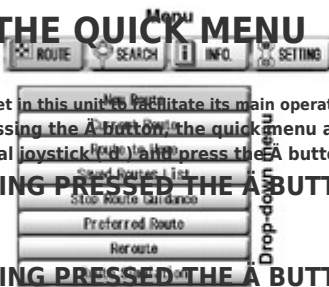

Select either "Night Mode", "Auto Change" or "Day Mode".

zSee p.123, "Select the map color (Day/Night/Auto)"

N

A

V

I

70

A quick menu is set in this unit to facilitate its main operations. When viewing a map display and pressing the **ENTER** button, the quick menu appears. Select an item using the vertical joystick (↑/↓) and press the **A** button.