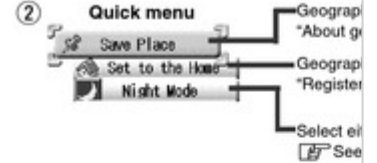

WHEN HAVING PRESSED THE A BUTTON