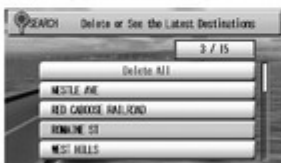

SEARCHING FOR A GEOGRAPHICAL POINT (6)

POINTS OF INTEREST

DELETING 1 REGISTERED GEOGRAPHICAL POINT

1. 1 Select the point to be deleted and press the **ENTER** button.

Deleting [ROMAINE ST]

1. 2 Select **Delete Point** and press the **ENTER** button.