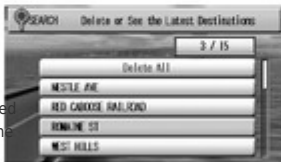

SEARCHING FOR A GEOGRAPHICAL POINT (6)

DELETING 1 REGISTERED

GEOGRAPHICAL POINT

Select the point to be deleted and press the **Ä** button.

Deleting [ROMAINE ST]

w Select

Delete Point

and

press the **Ä** button.

e Select

Yes

and press the

Ä button.

: The selected point is deleted

and the display returns to the

list of recent destinations.

r After completing,

press the **N** button

to return the screen to the

present location map.

Press the **É** button to

return to the menu screen.

81

DISPLAYING THE CORRESPONDING MAP FOR A GEOGRAPHICAL POINT

A GEOGRAPHICAL POINT

Select the point to be

viewed and press the

Ä button.

Displaying map [ROMAINE ST]

w Select

Display Map

and

press the **Ä** button.

The surrounding area map of the

selected point is displayed.

Hint

Set destinations are automatically registered from the newest to the oldest for up to 20 locations.

SEARCHING FOR A GEOGRAPHICAL POINT (6)

DELETING 1 REGISTERED GEOGRAPHICAL POINT

1. 1 Select the point to be deleted and press the **ENTER** button.

Deleting [ROMAINE ST]

1. 2 Select **Delete Point** and press the **ENTER** button.