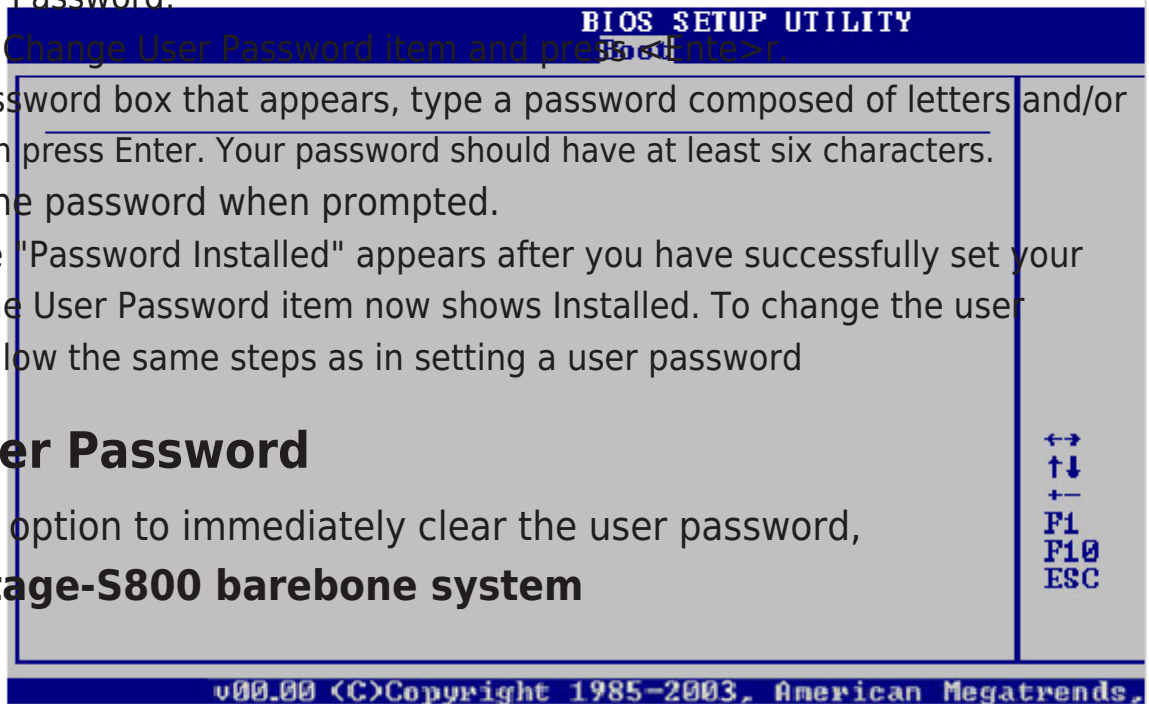

View Only allows access but does not allow change to any field.
Limited allows change to only selected fields, such as Date and Time.
Full Access allows viewing and changing all the fields in the Setup utility.

Change User Password

Select this item to set or change the user password. The User Password item on top of the screen shows the default Not Installed. After you have set a password, this item shows Installed.

To set a User Password:

1. Select the **Change User Password** item and press **Enter**.
2. On the password box that appears, type a password composed of letters and/or numbers, then press **Enter**. Your password should have at least six characters.
3. Confirm the password when prompted.

The message "Password Installed" appears after you have successfully set your password. The User Password item now shows Installed. To change the user password, follow the same steps as in setting a user password

Clear User Password

Choose this option to immediately clear the user password,

ASUS Vintage-S800 barebone system

Not Installed

Not Installed

[Full Access]

[Setup]

<Enter> to change password.

<Enter> again to disable password.

83

ManualsLib.com

Table of Contents