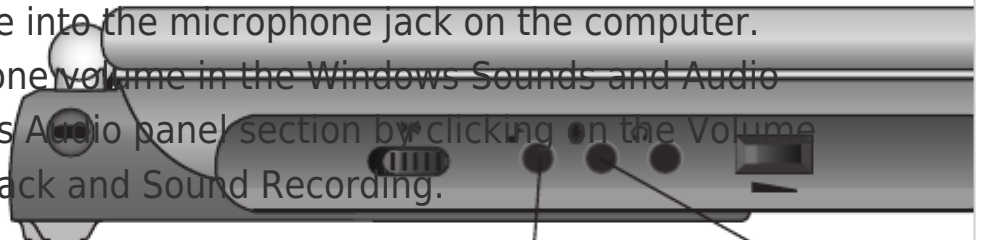

## Connecting A Microphone

If you want to use a microphone for recording, voice commands or computer telephony, you can connect one to the microphone jack.

To connect a microphone, do as follows:

1. Make sure the microphone you get is a standard computer microphone with a 3.5mm mini-plug connector.
2. Plug the microphone into the microphone jack on the computer.
3. Adjust the microphone volume in the Windows Sounds and Audio Devices control panel's Audio panel section by clicking on the Volume button of Sound playback and Sound Recording.

## Connecting A Line-In

The line-in jack lets you connect a digital audio line to your computer, such as from a midi player.

1. Make sure the line-in cable you get is a standard Audio cable with a mini-plug connector.
2. Plug the line-in cable into the line-in jack on the computer.