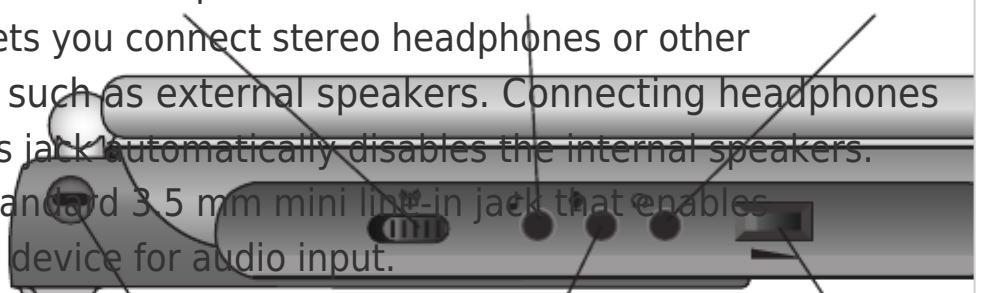

•

[Table of Contents](#)

•

Bookmarks

Left Side

COMMUNICATION

SECURITY LOCK SLOT

The Volume Control adjusts the audio volume level.

The Microphone Jack let you connect a 3.5mm three conductor mini jack microphone or other audio input device.

The Headphone Jack lets you connect stereo headphones or other audio-output devices such as external speakers. Connecting headphones or other devices to this jack automatically disables the internal speakers.

The Line-In Jack is a standard 3.5 mm mini line-in jack that enables connection of a stereo device for audio input.

Not all models come fitted with a wireless communication or Bluetooth device

The Wireless Communication Switch (for Wireless LAN or Bluetooth) turns on the wireless networking transceiver. An indicator LED on the left of the keyboard lights to indicate that wireless networking is turned on.