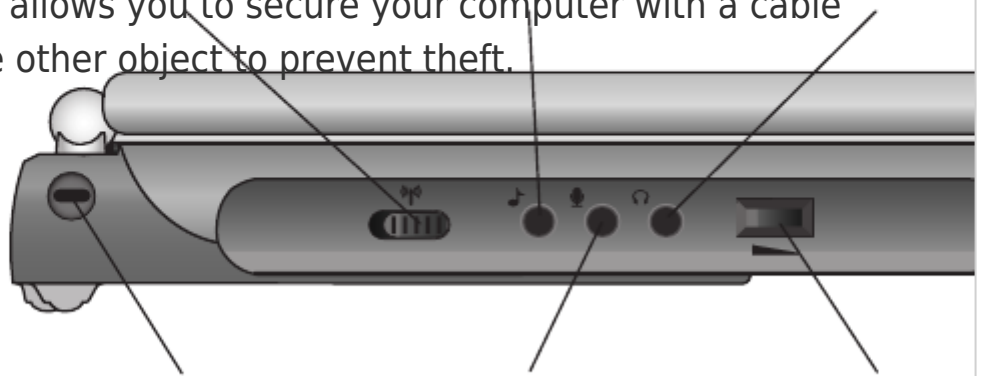

The Microphone Jack let you connect a 3.5mm three conductor mini jack microphone or other audio input device.

The Headphone Jack lets you connect stereo headphones or other audio-output devices such as external speakers. Connecting headphones or other devices to this jack automatically disables the internal speakers.

The Line-In Jack is a standard 3.5 mm mini line-in jack that enables connection of a stereo device for audio input.

Not all models come fitted with a wireless communication or Bluetooth device

The Wireless Communication Switch (for Wireless LAN or Bluetooth) turns on the wireless networking transceiver. An indicator LED on the left of the keyboard lights to indicate that wireless networking is turned on.

Not all models will come with wireless LAN device or Bluetooth.

The Security Lock Slot allows you to secure your computer with a cable lock to a desk or some other object to prevent theft.

- WIRELESS SWITCH
- LINE-IN JACK
- MICROPHONE JACK
- Finding Your Way Around
- HEADPHONE JACK
- VOLUME CONTROL