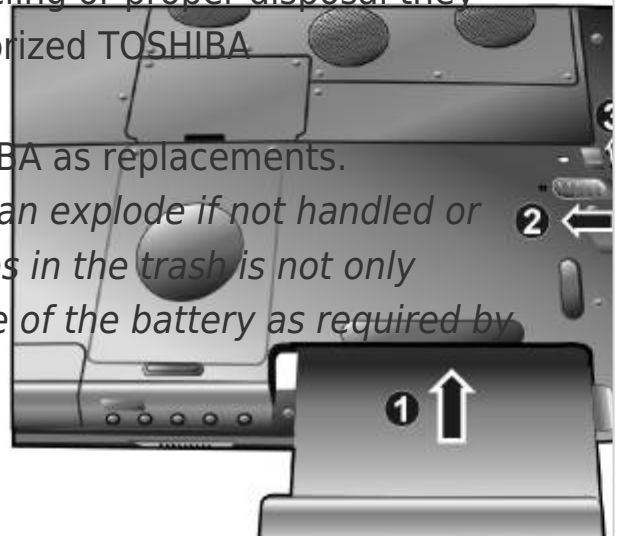

handle it and discard it immediately following the advice in the following section on "Disposing of Used Batteries Safely".

The battery can only be inserted into the 2nd Module Bay.

Disposing Of Used Batteries Safely

You can recharge a battery many times. When the useful life of the battery expires or if the battery becomes damaged, you must discard it responsibly.

Batteries should not be disposed of together with household waste. To make sure that they are forwarded to recycling or proper disposal they may be returned free of charge to an authorized TOSHIBA dealer/distributor.

Use only batteries recommended by TOSHIBA as replacements.

The computer uses a Li-Ion battery which can explode if not handled or disposed of properly. Putting spent batteries in the trash is not only irresponsible, it may also be illegal. Dispose of the battery as required by local ordinances or regulations.

Mobile Computing

[Table of Contents](#)