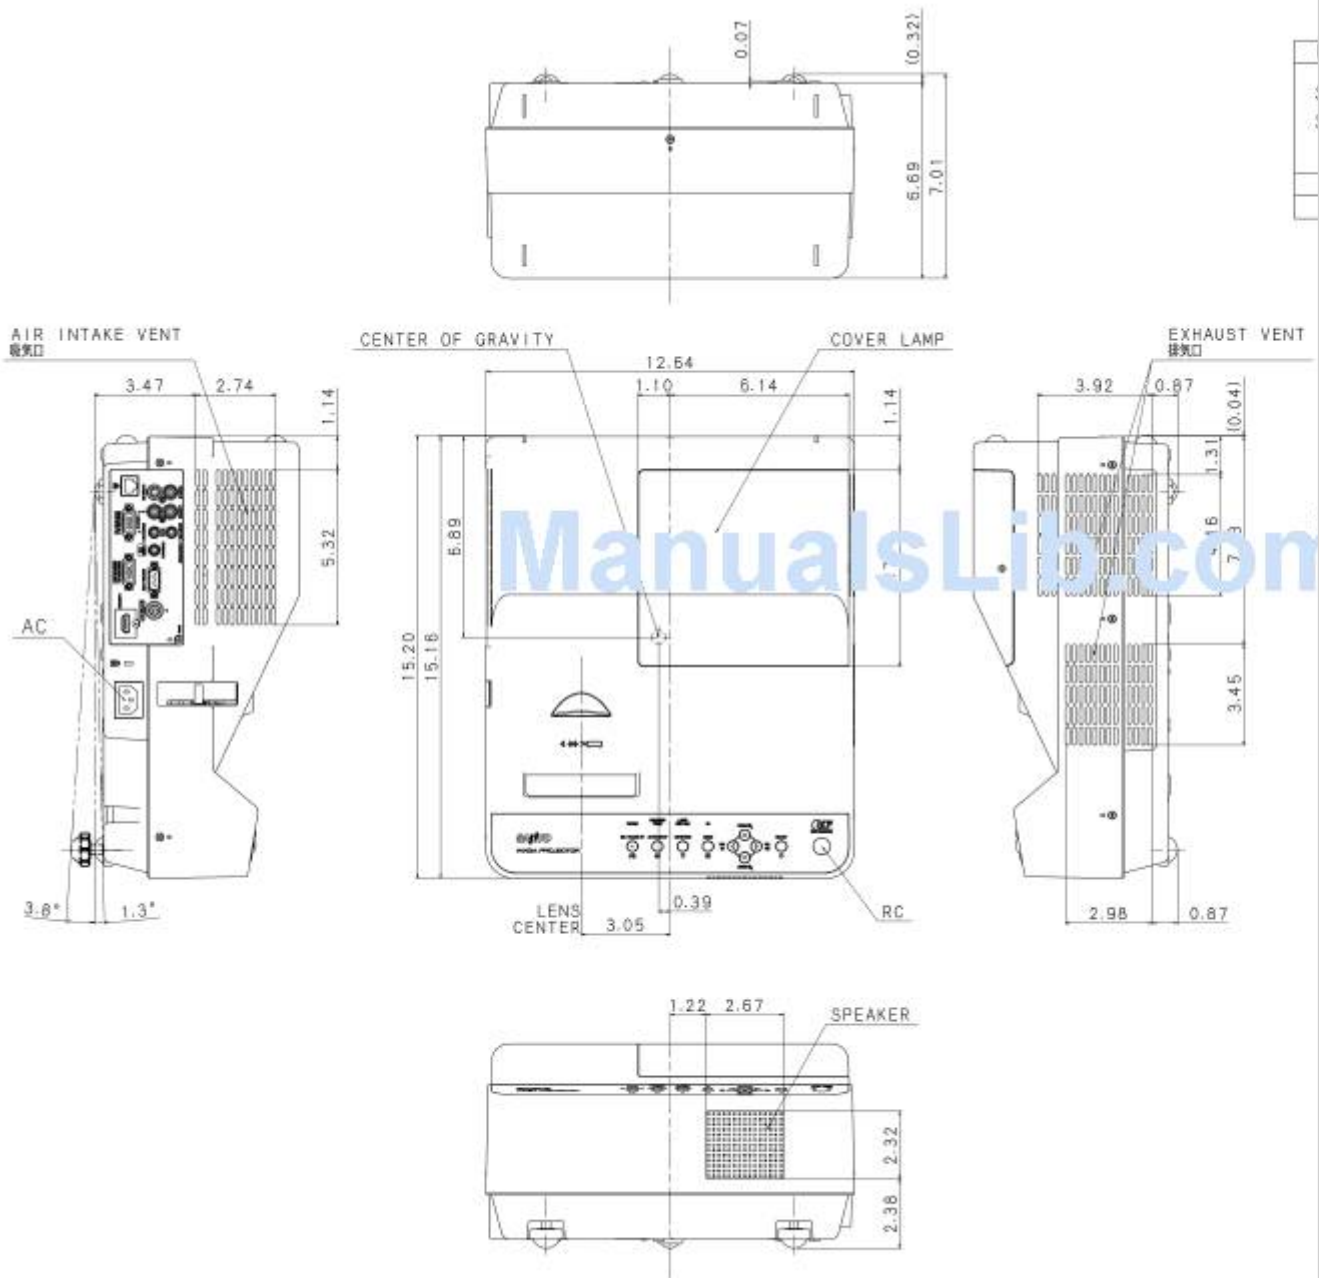

Related Manuals for Sanyo PDG-DWL2500

[Projector Sanyo PDG-DWL2500 Service Manual](#)

(98 pages)

[Projector Sanyo PDG-DWL2500 Owner's Manual](#)