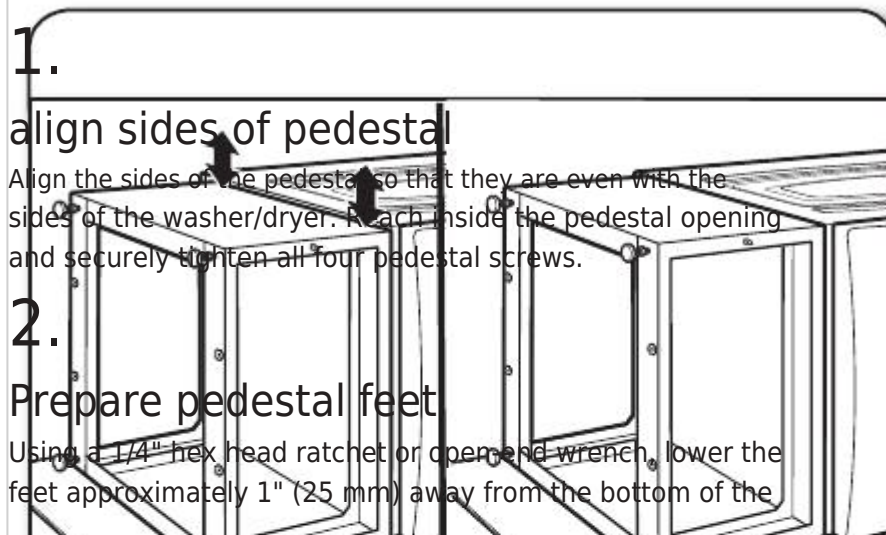

COMPLETE THE INSTALLATION

1.

align sides of pedestal

Align the sides of the pedestal so that they are even with the sides of the washer/dryer. Reach inside the pedestal opening and securely tighten all four pedestal screws.

2.

Prepare pedestal feet

Using a 1/4" hex head ratchet or open end wrench, lower the feet approximately 1" (25 mm) away from the bottom of the