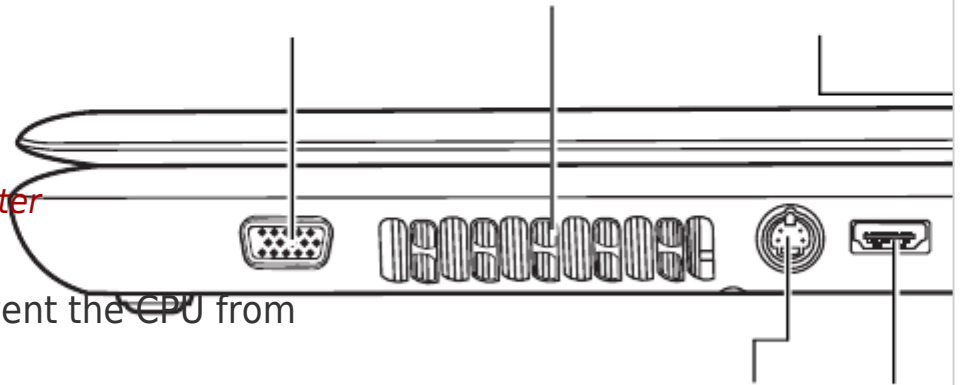

function. 

This slot allows you to insert an ExpressCard. An
ExpressCard is a small, modular add-in card
technology based on PCI Express and the
Universal Serial Bus (USB) interface. The max.
transmission rate is 2.5Gbps. ExpressCard/34
and ExpressCard/54 types are supported.

Connect a 4-pin S-video cable into this connector
in order to output either an NTSC or PAL
television signal.

This port allows you to connect digitally to an
HDTV or home theater receiver.

(Provided with some models)

eSATA/USB

Universal Serial

combo port

Bus (USB 2.0)

TV Out

ManualsLib.com

HDMI
LAN
Port
port
Jack
The Grand Tour
Express
Card Slot
i.LINK
(IEEE 1394a)
Port
2-3

[Table of Contents](#)