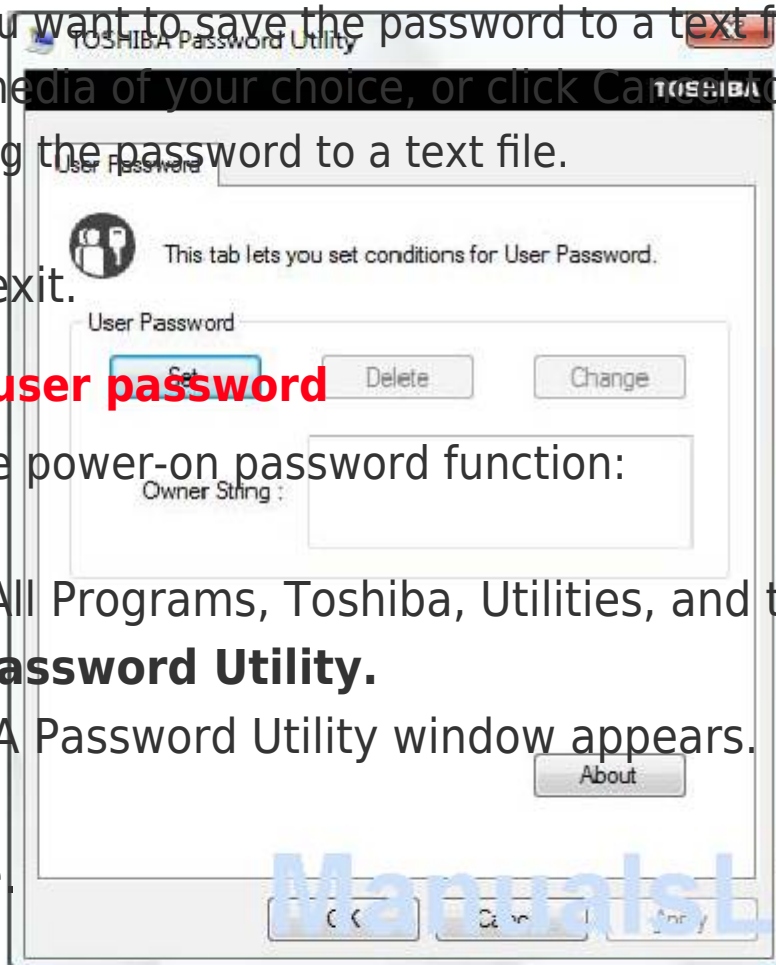

**3**

Enter your password, and then enter it again to verify.

**4**

Click Set.

**5**

Click OK if you want to save the password to a text file on a diskette or media of your choice, or click Cancel to continue without saving the password to a text file.

**6**

Click OK to exit.

## **Deleting a user password**

To cancel the power-on password function:

**1**

Click Start, All Programs, Toshiba, Utilities, and then **TOSHIBA Password Utility**.

The TOSHIBA Password Utility window appears.

**2**

Click Delete.

**3**

Follow the on-screen instructions to remove the user password.

[Previous Page](#)  
[Next Page](#)

1  
...  
149  
150  
151  
152