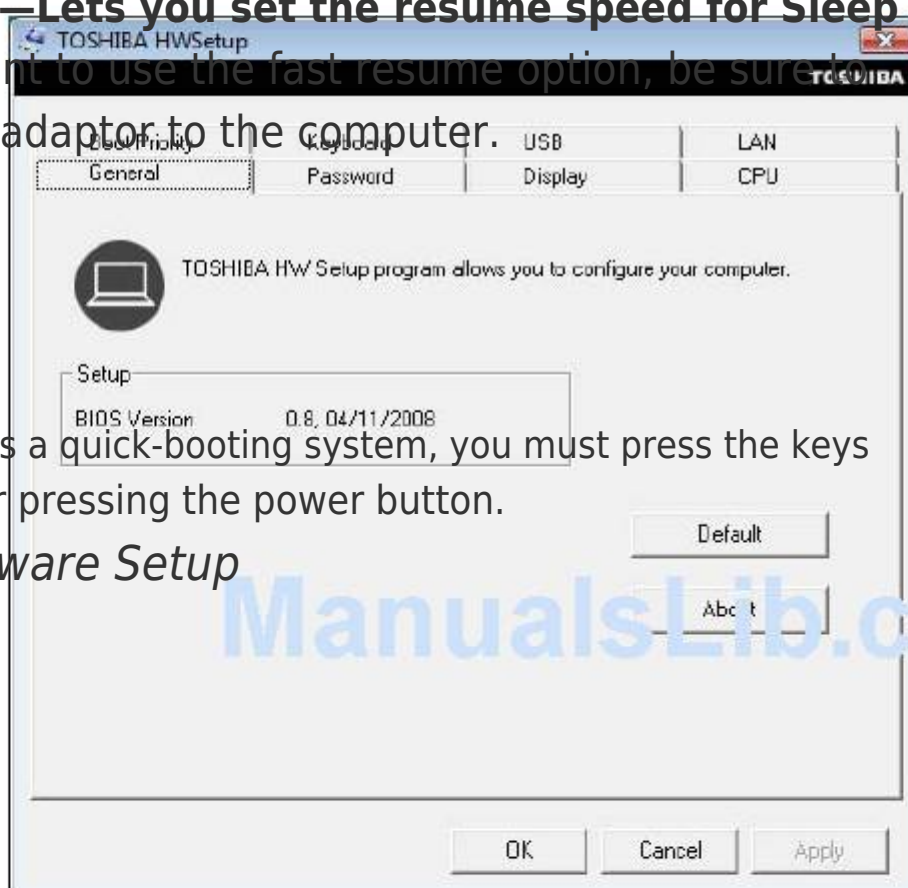

(Sample Image) TOSHIBA Hardware Setup screen - General tab options

The TOSHIBA Hardware Setup screen may have the following tabs:

Boot Priority—Allows you to change the sequence in which your computer searches the drives for the operating system

You can also manually choose the Boot Priority by pressing the power button to power on the computer, then quickly pressing the

Select the boot device by pressing the arrow keys, then pressing the

NOTE

Button Setting—Lets you set the resume speed for Sleep

mode. If you want to use the fast resume option, be sure to connect the AC adaptor to the computer.

key.

F12

key.

Enter

Since the system is a quick-booting system, you must press the keys immediately after pressing the power button.

TOSHIBA Hardware Setup

TOSHIBA

Assist.

159

Utilities

®

operating