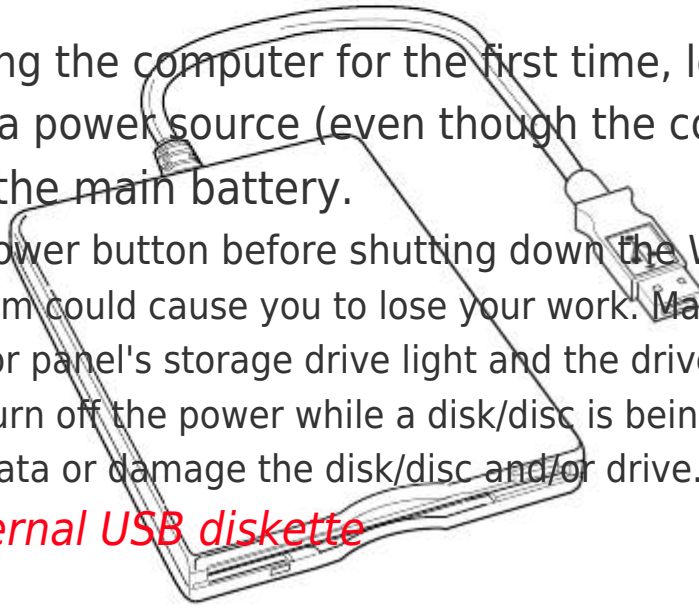

To connect an optional external USB diskette drive, connect the cable to one of the computer's USB ports.

(Sample Illustration) Connecting an drive

Turning off the computer

It is a good idea to turn off your computer when you are not using it for a while.

If you are using the computer for the first time, leave the computer plugged into a power source (even though the computer is off) to fully charge the main battery.

Pressing the power button before shutting down the Windows operating system could cause you to lose your work. Make sure the system indicator panel's storage drive light and the drive-in-use light are off. If you turn off the power while a disk/disc is being accessed, you may lose data or damage the disk/disc and/or drive.

optional external USB diskette

®

[Table of Contents](#)